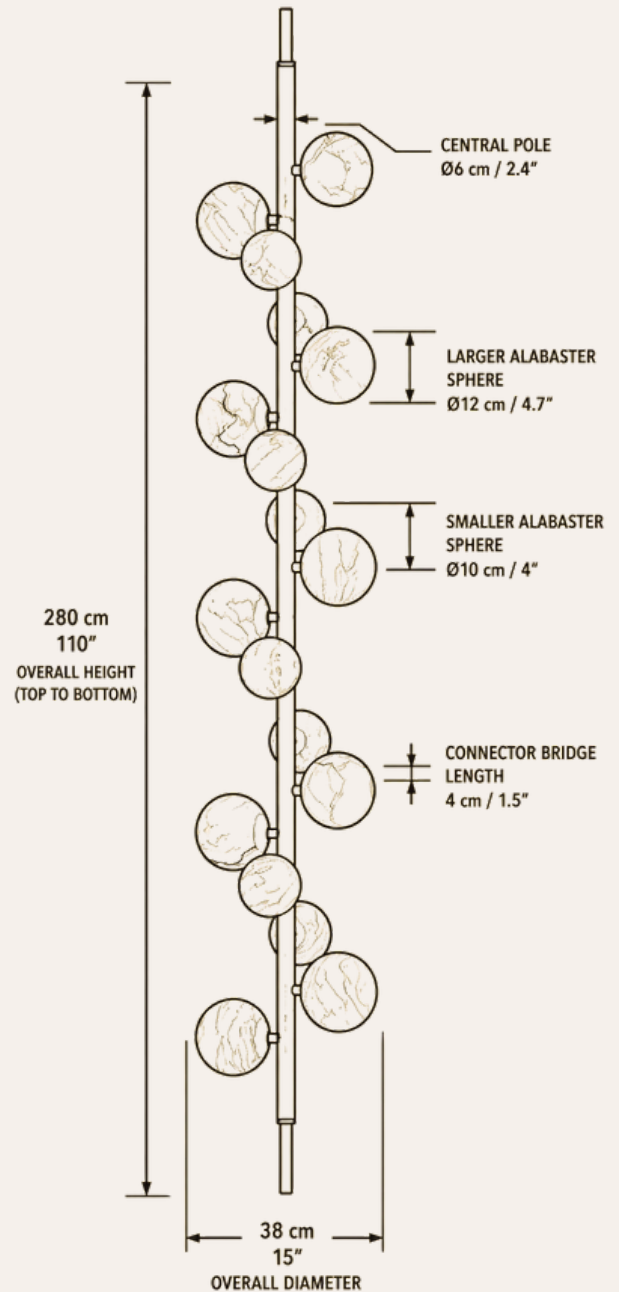

Alabaster Colonna (280cm/110")

Alabaster Colonna is conceived as a vertical architectural light sculpture, where natural Spanish alabaster and refined copper construction combine to create a striking presence within staircases, atriums, and double-height interiors. Its disciplined composition transforms height into atmosphere, bringing warmth, rhythm, and material authenticity to contemporary luxury spaces.

Technical Specifications

- SKU: HDLS#AlabasterColonna-1
- Collection: Alabaster Collection
- Product Type: Vertical Alabaster Pendant Light
- Overall Height: 280 cm (110")
- Overall Diameter: 38 cm (15")
- Weight: 45 kg (99 lbs)
- Materials: Natural Spanish Alabaster & Precision-Finished Copper
- Alabaster Spheres: 18 Hand-Carved Spheres
- Sphere Sizes: Ø12 cm (4.7") & Ø10 cm (4")
- Light Source: G9 LED Compatible
- Lighting Effect: Soft Ambient Diffused Illumination
- Customisation: Height, Sphere Quantity & Metal Finish Available
- Application: Staircases, Atriums & Double-Height Interiors

Materials & Craftsmanship

Construction

- Handcrafted copper structural column
- Hand-carved Spanish alabaster spheres
- Alternating sphere sizes for visual rhythm
- Precision-engineered mounting system
- Architectural vertical composition