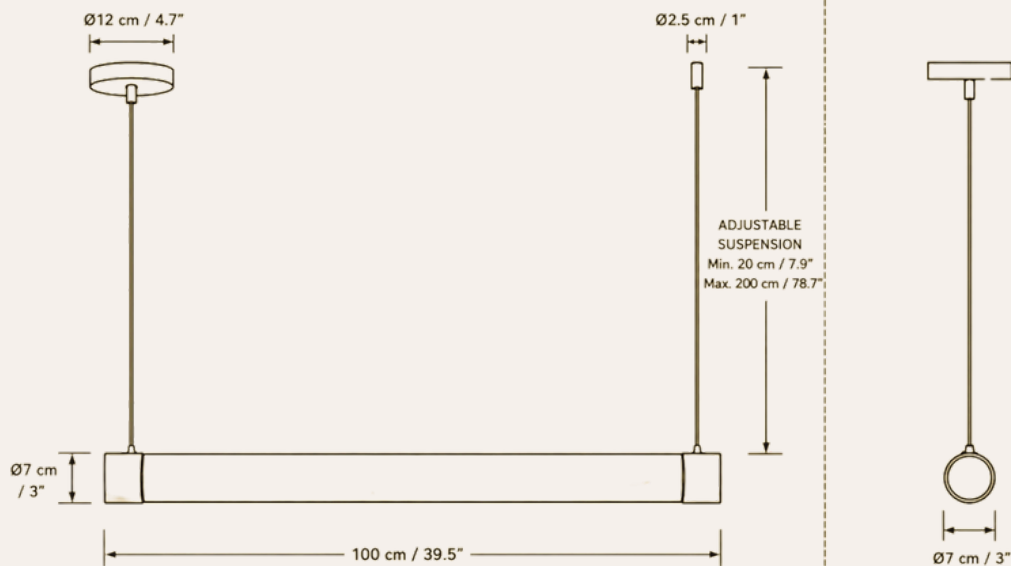

ARCHITECTURAL PRODUCT SPECIFICATION

FRONT ELEVATION

Technical Specifications:

- SKU: HDLS#AlabasterLumen
- Genuine Spanish Alabaster Diffuser
- Precision-Machined Copper Construction
- Standard Finish: Brass-Gold
- Custom Finishes Available Upon Request
- Length: 100 cm (39.3")
- Diameter: Ø7 cm (3")
- Adjustable Suspension: 20–200 cm (7.9"–78.7")
- Integrated LED Light Source
- LED Dimmable
- 2700K–3000K Warm White Illumination
- Voltage: 110–240V AC
- Weight: 6 kg (13 lbs)
- CE, UL, UKCA, CSA & RoHS Certified