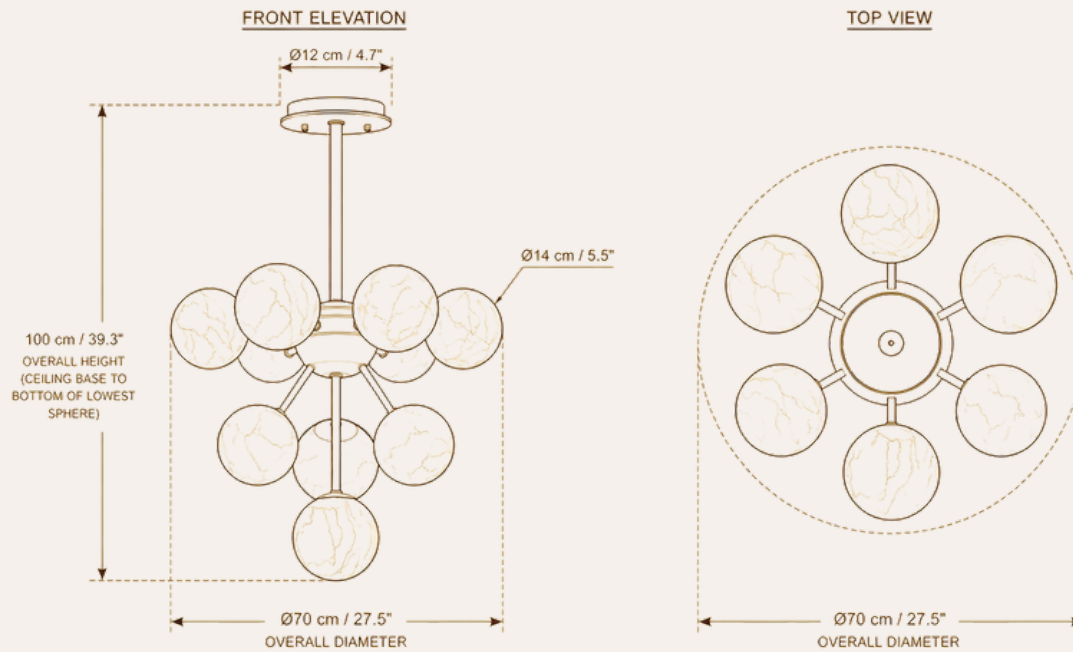

Alabaster Nova

Alabaster Nova is conceived as a sculptural composition of light, stone, and proportion. Formed from ten hand-carved Spanish alabaster spheres arranged around a refined copper framework, the chandelier creates a celestial presence while delivering the soft illumination and material richness expected in sophisticated interiors.

ARCHITECTURAL PRODUCT SPECIFICATION

Technical Specifications

- Product Name: Alabaster Nova
- SKU: HDLS#AlabasterNova
- Collection: Alabaster Collection
- Materials: Spanish Alabaster & Copper
- Finish: Antique Brass
- Overall Diameter: 70 cm (27.5")
- Overall Height: 100 cm (39.3")
- Weight: 28 kg (62 lbs)
- Light Configuration: 10 Lights (6 + 3 + 1)
- Bulb Base: G9 LED
- Dimmable: Yes
- Voltage: 110–240V
- Certifications: CE, UKCA, UL, CSA