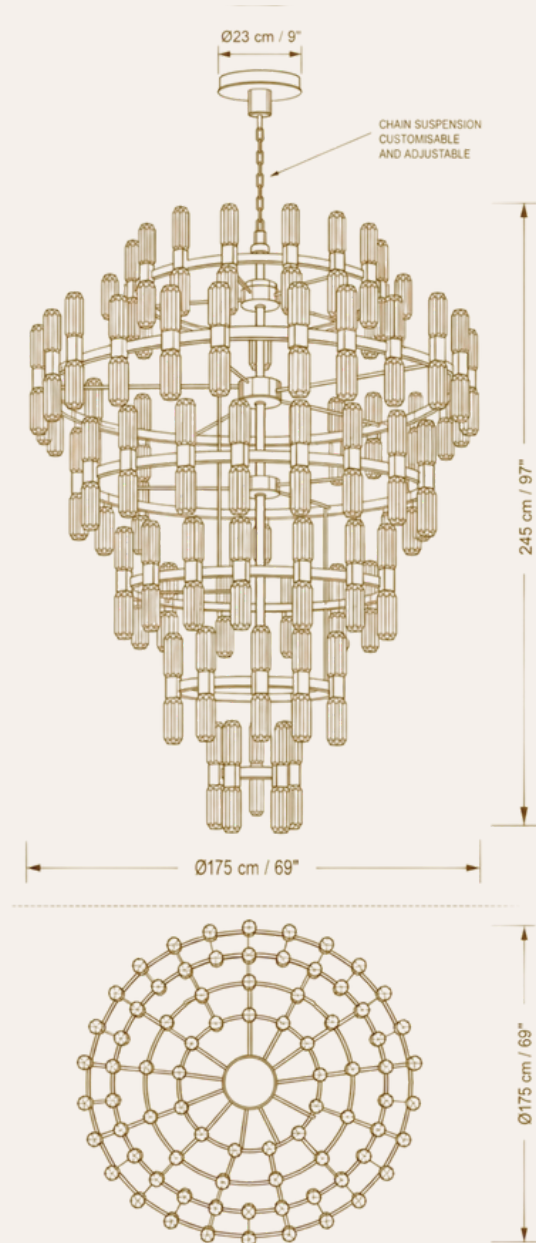

Athena Grand Tiered Crystal Chandelier

The Athena Grand Tiered Crystal Chandelier is conceived for architecture on a monumental scale, where lighting defines volume, proportion, and arrival. Cascading tiers of precision-cut crystal and a refined gold structure create a commanding focal point that transforms grand interiors into timeless expressions of luxury and architectural elegance.

ARCHITECTURAL PRODUCT SPECIFICATION

SKU: HDLS#Athena

- Collection: Athena Collection
- Product Type: Grand Tiered Crystal Chandelier
- Overall Dimensions: $\text{Ø}175 \times \text{H}245 \text{ cm}$ ($\text{Ø}69 \times \text{H}97''$)
- Weight: 150 kg (330 lbs)
- Frame Material: Precision-Engineered Iron
- Finish: Polished Gold
- Crystal: A+ Grade Lead-Free Precision-Cut Crystal
- Light Source: 90 Integrated LED Lights
- Suspension: Adjustable Chain
- Voltage: 90–260V Worldwide Compatible
- Recommended Ceiling Height: 4.5–8 m (15–26 ft)
- Lead Time: 8–10 Weeks
- Worldwide Shipping Available

Product Features

- Monumental six-tier architectural chandelier
- 90 integrated energy-efficient LED light sources
- A+ grade lead-free precision-cut crystal prisms
- Precision-engineered iron construction
- Polished gold architectural finish
- Adjustable chain suspension system
- Designed for ceilings from 4.5–8 m (15–26 ft)

Materials & Construction

The Athena Grand Tiered Crystal Chandelier is engineered around a precision-fabricated iron framework finished in polished gold, providing exceptional structural stability for its monumental scale. A+ grade lead-free crystal prisms are meticulously arranged across six cascading tiers to maximise clarity, brilliance, and controlled light refraction. Ninety integrated LED light sources deliver powerful yet balanced illumination throughout the crystal composition, while the adjustable chain suspension enables precise installation in grand architectural environments with exceptionally high ceilings.