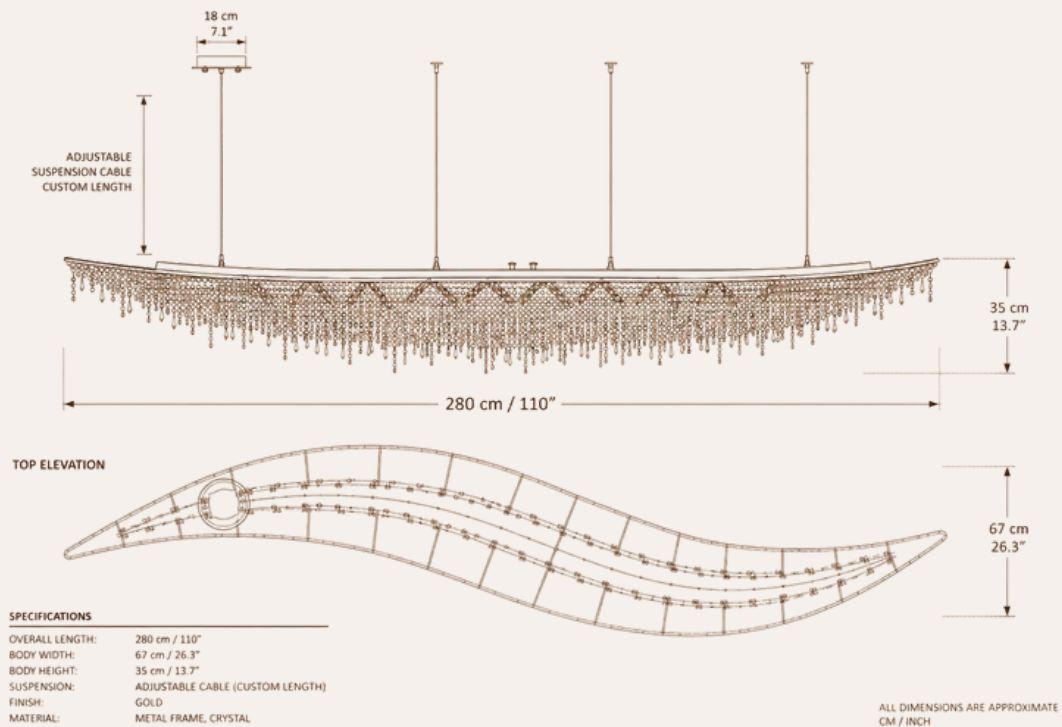

ARCHITECTURAL PRODUCT SPECIFICATION

SKU: HDLS#AurelioWave

Technical Specification

- Overall length: 280 cm (110")
- Overall width: 67 cm (26.3")
- Body height: 35 cm (13.7")
- Approximate weight: 40 kg (88 lbs)
- Genuine Asfour crystal composition
- 18K gold-plated copper construction
- Sculptural wave profile
- G9 bulb configuration
- LED compatible
- Dimmable with compatible control systems
- Voltage: 110–240V
- Adjustable suspension cables
- Made-to-order production

HDLS Lighting Ltd

45 Albemarle Street, Mayfair
London, W1S 4JL GB

info@homedecorlightstore.com

+44 7502 590333

www.homedecorlightstore.com