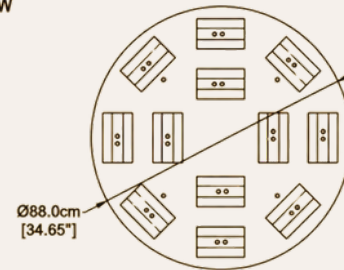

ARCHITECTURAL PRODUCT SPECIFICATION

SPECIFICATION HIGHLIGHTS

- Aurora Collection by HDLS Lighting Ltd
- SKU: HDLS#AuroraLava
- 12-pendant sculptural staircase chandelier
- Diameter: 88 cm (34.6")
- Adjustable drop: up to 385 cm (151")
- Approximate Weight: 60 kg (132 lbs)
- Premium solid brass construction
- Hand-blown Murano-style glass pendants
- Traditional Venetian-inspired craftsmanship
- Clear glass with warm gold detailing
- 12 × E14 light sources
- LED compatible
- Dimmable with compatible systems
- Circular architectural canopy
- Custom suspension configuration available
- Suitable for staircases, foyers and double-height spaces

TOP VIEW