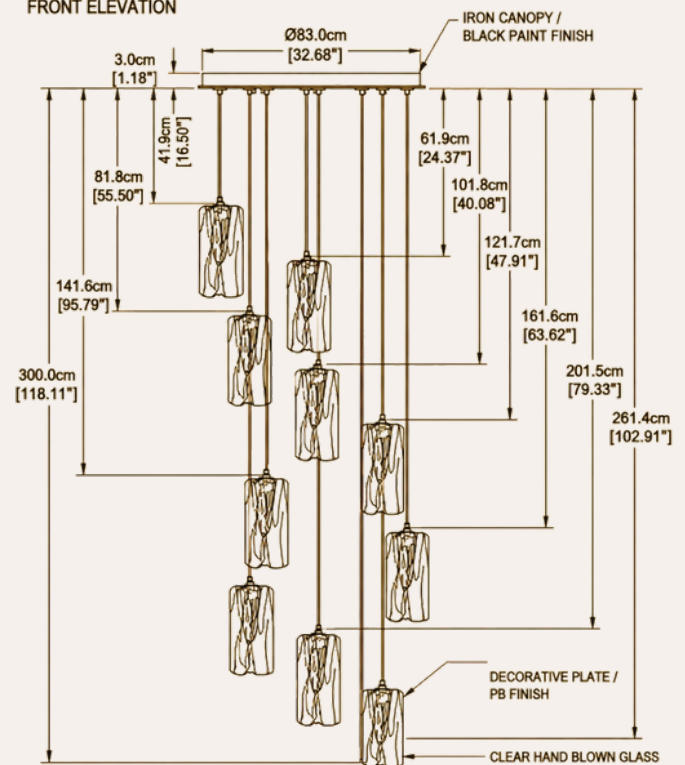

FRONT ELEVATION

HDLS Lighting Ltd

45 Albemarle Street, Mayfair
London, W1S 4JL GB

info@homedecorlightstore.com

+44 7502 590333

www.homedecorlightstore.com