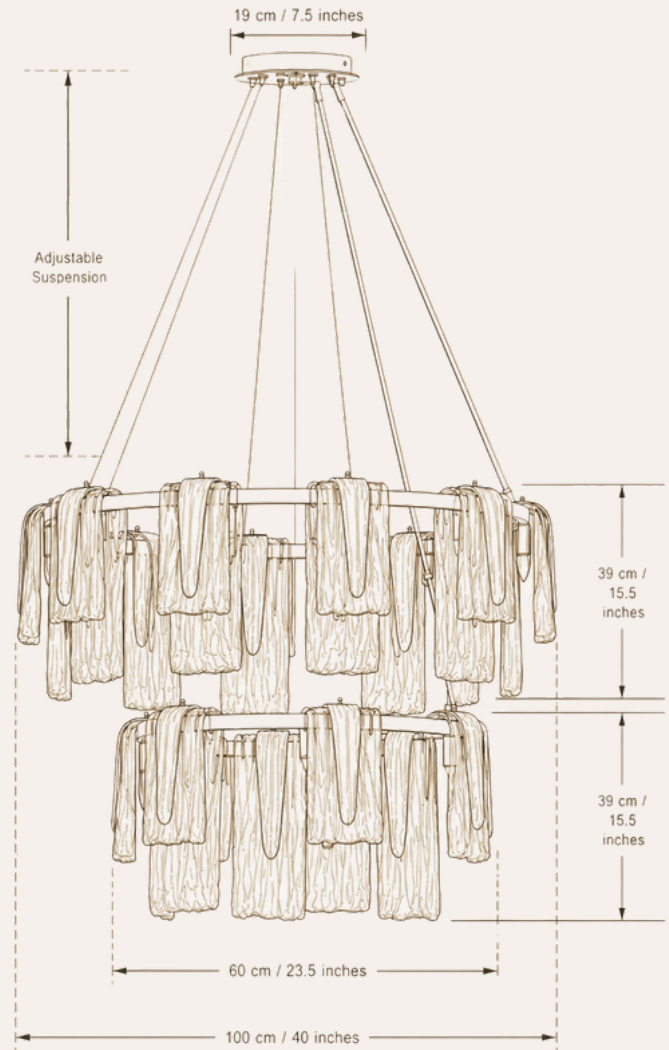

Aurora Maestra

Aurora Maestra, a sculptural double-tier chandelier handcrafted from solid brass and Murano-style glass. Inspired by the natural aurora, it brings atmospheric illumination, artisanal craftsmanship, and architectural presence to refined interiors.

ARCHITECTURAL PRODUCT SPECIFICATION

TECHNICAL SPECIFICATION POINTS

- Aurora Collection by HDLS Lighting Ltd
- SKU: HDLS#AuroraMaestraGold
- Double-tier Murano-style glass chandelier
- Upper tier: Ø100 cm (39.3")
- Lower tier: Ø60 cm (23.6")
- Body height: 68 cm (26.7")
- Approximate weight: 70 kg (154.3 lbs)
- Premium solid brass construction
- Hand-blown Murano-style glass elements
- Available finishes: Brass Gold or Matt Brown
- E14 / E12 LED compatible
- Dimmable with compatible systems
- Adjustable suspension cables included