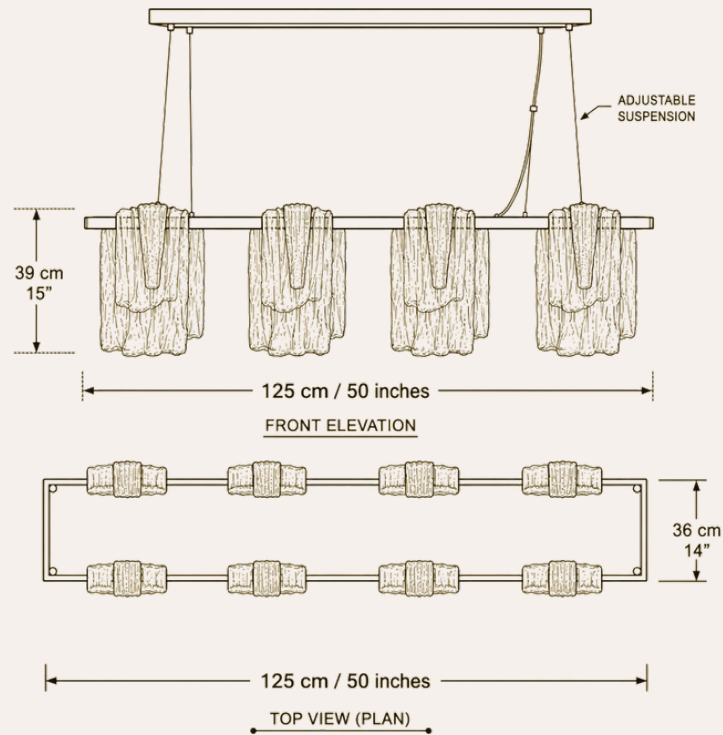

ARCHITECTURAL PRODUCT SPECIFICATION

SPECIFICATION HIGHLIGHTS

- Aurora Collection by HDLS Lighting Ltd
- SKU: HDLS#AuroraMagma
- Sculptural linear Murano-style glass chandelier
- Length: 126 cm (50")
- Width: 36 cm (14")
- Body Height: 39 cm (15")
- Approximate Weight: 55 kg (121 lbs)
- Premium solid brass construction
- Hand-formed Murano-style glass elements
- Traditional Venetian-inspired craftsmanship
- Crystal-clear glass with gold-infused accents
- E14 LED compatible
- Dimmable with compatible systems
- Adjustable suspension included