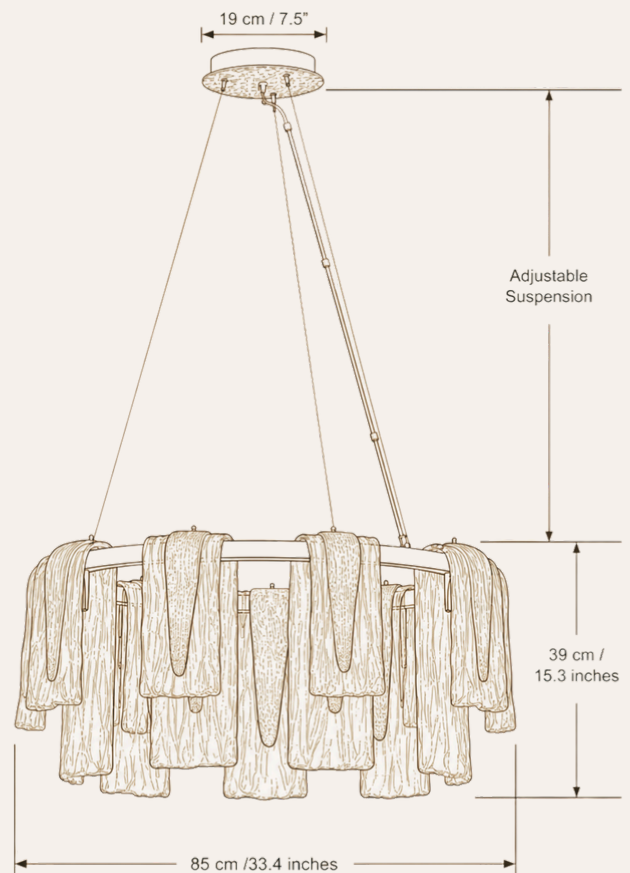

### SPECIFICATION HIGHLIGHTS

- Aurora Collection by HDLS Lighting Ltd
- SKU: HDLS#AuroraSublime
- Sculptural Murano-style glass chandelier
- Diameter: Ø85 cm (33.4")
- Body Height: 39 cm (15.3")
- Approximate Weight: 60 kg (132 lbs)
- Premium solid brass construction
- Hand-blown Murano-style glass panels
- Traditional Venetian furnace techniques
- Crystal-clear glass with gold-infused accents
- E14 LED compatible
- Dimmable with compatible systems
- Adjustable suspension included
- Suitable for luxury residential and hospitality projects