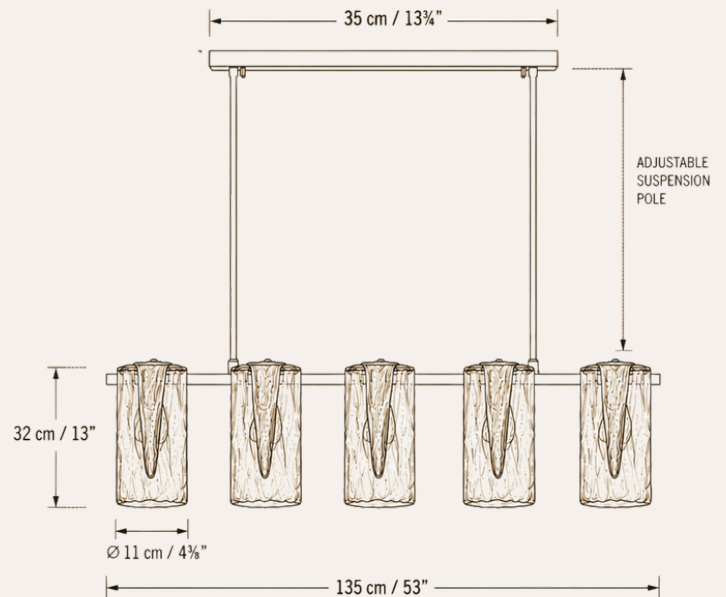

ARCHITECTURAL PRODUCT SPECIFICATION

SPECIFICATION HIGHLIGHTS

- Aurora Collection by HDLS Lighting Ltd
- SKU: HDLS#AuroraVellumGold
- Sculptural linear Murano-style glass chandelier
- Length: 135 cm (53")
- Width: 8 cm (3")
- Body Height: 39 cm (15.3")
- Individual Glass Height: 32 cm (13")
- Approximate Weight: 45 kg (99 lbs)
- Premium solid brass construction
- Hand-blown Murano-style glass shades
- Traditional Venetian-inspired craftsmanship
- Clear glass with gold-accent detailing
- E14 LED compatible
- Dimmable with compatible systems
- Adjustable suspension poles included

FRONT ELEVATION