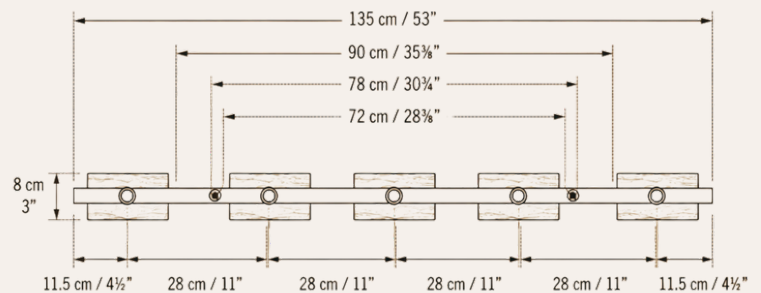

TOP VIEW

HDLS Lighting Ltd

45 Albemarle Street, Mayfair
London, W1S 4JL GB

info@homedecorlightstore.com

+44 7502 590333

www.homedecorlightstore.com