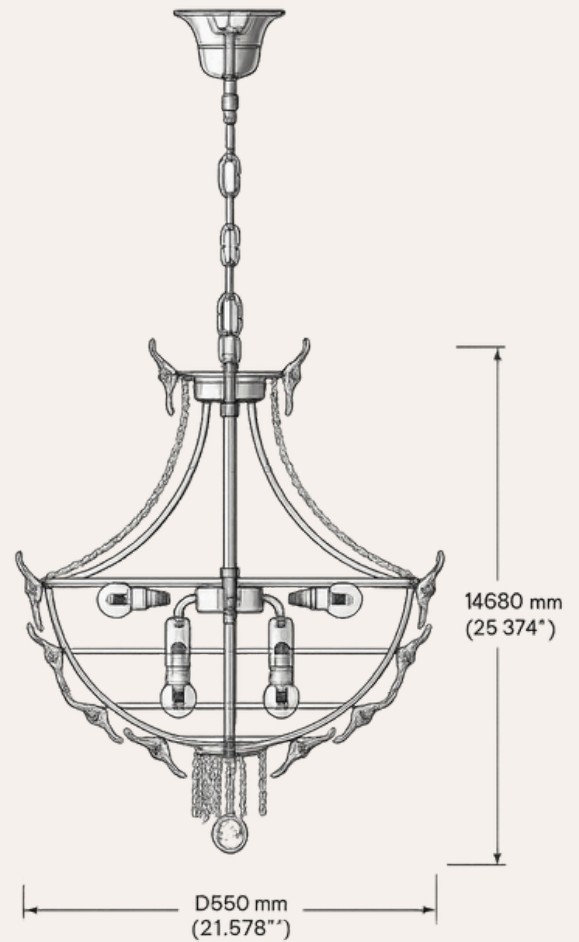

HDLS Lighting Ltd

45 Albemarle Street, Mayfair
London, W1S 4JL GB

info@homedecorlightstore.com

+44 7502 590333

www.homedecorlightstore.com

ARCHITECTURAL PRODUCT SPECIFICATION

SKU: HDLS#Camellia1

- Product Type: Decorative Floral Chandelier
- Dimensions: Ø70 × H75 cm
- Imperial Size: Ø27.5" × H29.5"
- Frame Material: 18K Gold-Plated Copper
- Shade / Decorative Elements: Hand-Formed Murano-Style Glass Camellias
- Light Configuration: 6-Light Arrangement
- Lamp Base: E14
- Voltage: 110–240V Compatible
- Dimmable: Yes (with compatible bulbs/system)
- Installation Type: Ceiling Mounted / Hardwired
- Environment: Indoor Use Only
- Application: Dressing Rooms, Boutique Suites, Powder Rooms, Refined Residential Interiors
- Style Reference: Venetian Floral / Romantic Contemporary Luxury
- Customisation: Alternative finishes and suspension adjustments available on request

info@homedecorlightstore.com

+44 7502 590333

www.homedecorlightstore.com

ARCHITECTURAL PRODUCT SPECIFICATION

SKU: HDLS#Camellia2

- Product Type: Decorative Floral Chandelier
- Dimensions: Ø55 × H63 cm
- Imperial Size: Ø21.6" × H24.8"
- Frame Material: 18K Gold-Plated Copper
- Shade / Decorative Elements: Hand-Formed Murano-Style Glass Camellias
- Light Configuration: 4-Light Arrangement
- Lamp Base: E14
- Voltage: 110–240V Compatible
- Dimmable: Yes (with compatible bulbs/system)
- Installation Type: Ceiling Mounted / Hardwired
- Environment: Indoor Use Only
- Application: Dressing Rooms, Boutique Suites, Powder Rooms, Refined Residential Interiors
- Style Reference: Venetian Floral / Romantic Contemporary Luxury
- Customisation: Alternative finishes and suspension adjustments available on request