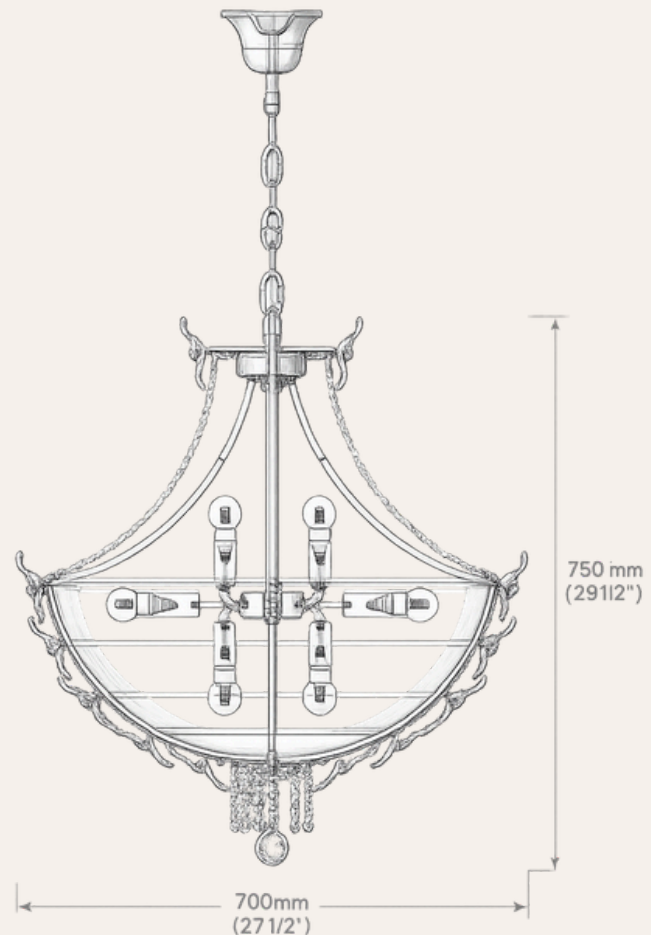

HDLS Lighting Ltd

45 Albemarle Street, Mayfair
London, W1S 4JL GB

info@homedecorlightstore.com

+44 7502 590333

www.homedecorlightstore.com

ARCHITECTURAL PRODUCT SPECIFICATION

SKU: HDLS#Camellia1

- Product Type: Decorative Floral Chandelier
- Dimensions: Ø70 × H75 cm
- Imperial Size: Ø27.5" × H29.5"
- Frame Material: 18K Gold-Plated Copper
- Shade / Decorative Elements: Hand-Formed Murano-Style Glass Camellias
- Light Configuration: 6-Light Arrangement
- Lamp Base: E14
- Voltage: 110–240V Compatible
- Dimmable: Yes (with compatible bulbs/system)
- Installation Type: Ceiling Mounted / Hardwired
- Environment: Indoor Use Only
- Application: Dressing Rooms, Boutique Suites, Powder Rooms, Refined Residential Interiors
- Style Reference: Venetian Floral / Romantic Contemporary Luxury
- Customisation: Alternative finishes and suspension adjustments available on request

info@homedecorlightstore.com

+44 7502 590333

www.homedecorlightstore.com

ARCHITECTURAL PRODUCT SPECIFICATION

SKU: HDLS#Camellia2

- Product Type: Decorative Floral Chandelier
- Dimensions: Ø55 × H63 cm
- Imperial Size: Ø21.6" × H24.8"
- Frame Material: 18K Gold-Plated Copper
- Shade / Decorative Elements: Hand-Formed Murano-Style Glass Camellias
- Light Configuration: 4-Light Arrangement
- Lamp Base: E14
- Voltage: 110–240V Compatible
- Dimmable: Yes (with compatible bulbs/system)
- Installation Type: Ceiling Mounted / Hardwired
- Environment: Indoor Use Only
- Application: Dressing Rooms, Boutique Suites, Powder Rooms, Refined Residential Interiors
- Style Reference: Venetian Floral / Romantic Contemporary Luxury
- Customisation: Alternative finishes and suspension adjustments available on request