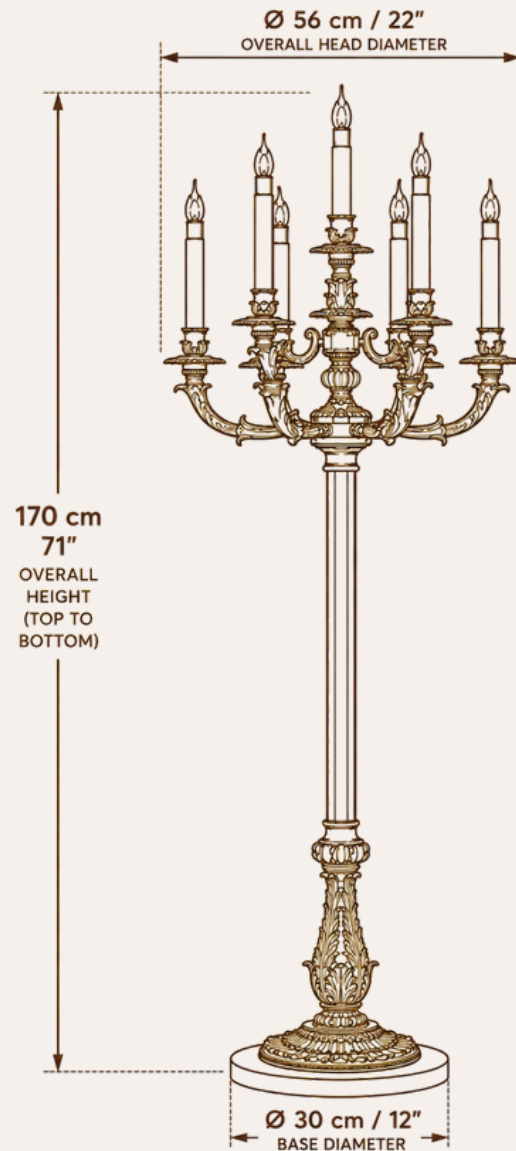

## Élysée Candélabre Majestique

The Élysée Candélabre Majestique is a monumental interpretation of the historic French standing candélabre, created for interiors where architecture, heritage, and craftsmanship define true luxury. Inspired by the grandeur of aristocratic estates, it combines classical elegance with contemporary precision to become a permanent architectural statement of light.

### SKU: HDLS#CandélabreMajestique

- Collection: Maison Élysée Collection
- Product Type: Standing Candélabre Floor Lamp
- Overall Height: 180 cm (71")
- Overall Width: 56 cm (22")
- Base Diameter: 30 cm (12")
- Weight: 22 kg (48 lbs)
- Number of Lights: 7 × E14 Candle-Style Bulbs
- Material: Solid Copper Construction
- Finish: 24K Gold-Plated Copper
- Voltage: 110–240V Worldwide Compatible
- Installation Type: Plug-In Floor Lamp
- Production Lead Time: 8–10 Weeks
- International Shipping Available