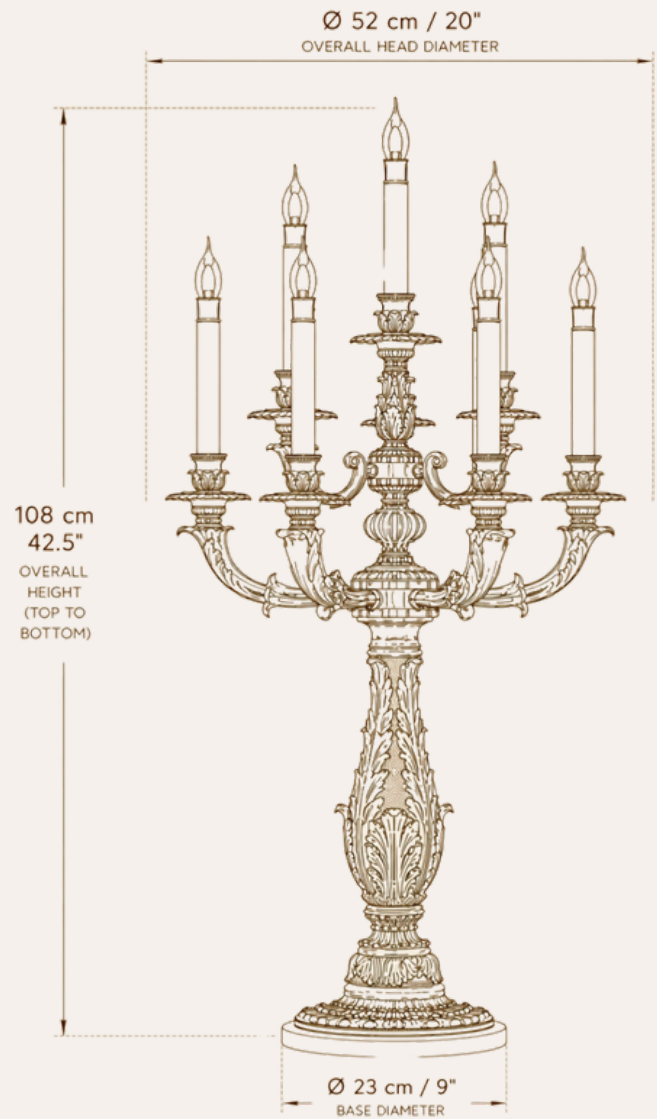

Élysée Candélabre Régence

The Élysée Candélabre Régence reinterprets the elegance of French Régence and early Empire lighting through masterful contemporary craftsmanship. Created as a sculptural table lamp rather than a decorative accessory, it brings noble proportion, architectural refinement, and timeless sophistication to interiors where heritage and permanence define true luxury.

ARCHITECTURAL PRODUCT SPECIFICATION

SKU: HDLS#CandélabreRégence

- Collection: Maison Élysée Collection
- Product Type: Multi-Arm Candélabre Table Lamp
- Overall Height: 108 cm (42.5")
- Overall Head Diameter: 52 cm (20")
- Base Diameter: 23 cm (9")
- Number of Lights: 7 × E14 Candle-Style Bulbs
- Material: Solid Copper Construction
- Finish: 24K Gold-Plated Copper
- Voltage: 110–240V Worldwide Compatible
- Installation Type: Plug-In Table Lamp
- Recommended Placement: Console tables, sideboards, mantelpieces, library tables
- Suitable for Residential & Hospitality Interiors
- Weight: Approximately 12 kg (26 lbs)

Product Features

- French Régence and Early Empire-inspired design
- Classical seven-arm candelabra composition
- Richly sculpted ornamental central column
- Architectural statement piece for refined interiors
- Extends the Maison Élysée design language across interiors
- Designed for estate residences and luxury hospitality
- Precision handcrafted decorative detailing
- Long-term heirloom-quality construction
- Exclusive to HDLS Lighting Ltd