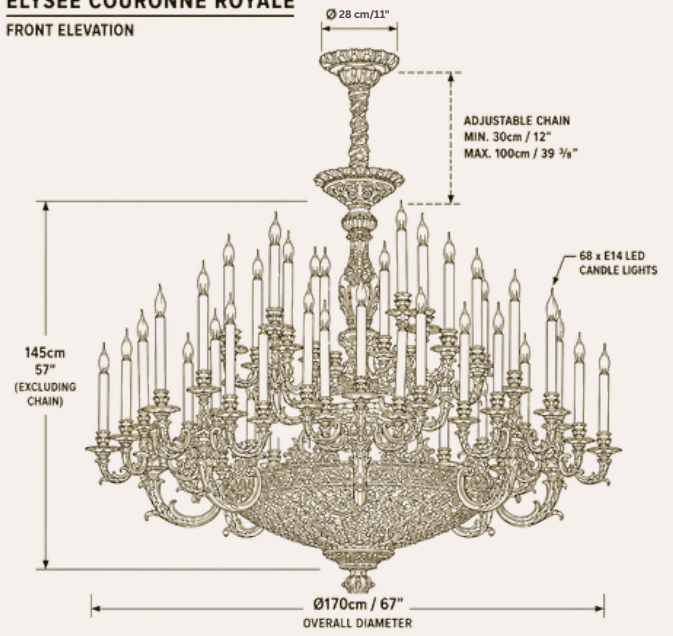

ARCHITECTURAL PRODUCT SPECIFICATION

Technical Specification

1. Product Name: Élysée Couronne Royale Chandelier
2. SKU: HDLS#ÉlyséeCouronne
3. Collection: Maison Élysée Collection
4. Overall Diameter: Ø170 cm / 67"
5. Body Height: 145 cm / 57" (excluding suspension)
6. Approximate Weight: 180 kg / 397 lbs
7. Material: Handcrafted 24K Gold-Plated Copper
8. Finish: Polished Architectural Gold
9. Number of Lights: 68 × E14 Candle Lights
10. Voltage: 110–240V Worldwide Compatible
11. Dimming: Compatible with suitable dimming systems
12. Suspension: Adjustable chain/rod with bespoke drop available
13. Production: Limited-run handcrafted designer chandelier

ÉLYSÉE COURONNE ROYALE

FRONT ELEVATION