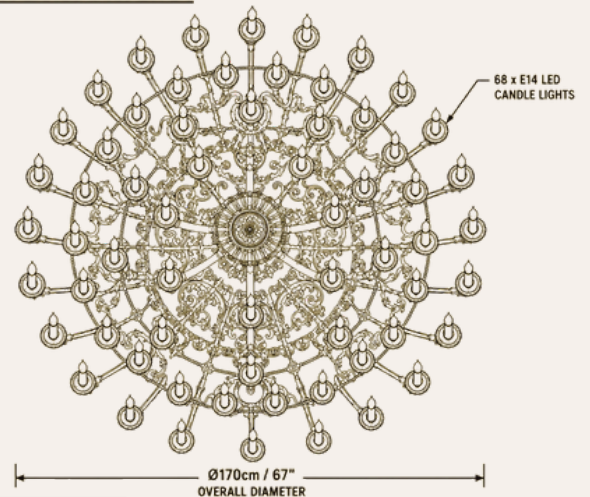

ÉLYSÉE COURONNE ROYALE

TOP VIEW

NOTE: DRAWING IS NOT TO SCALE

HDLS Lighting Ltd

45 Albemarle Street, Mayfair
London, W1S 4JL GB

info@homedecorlightstore.com

+44 7502 590333

www.homedecorlightstore.com