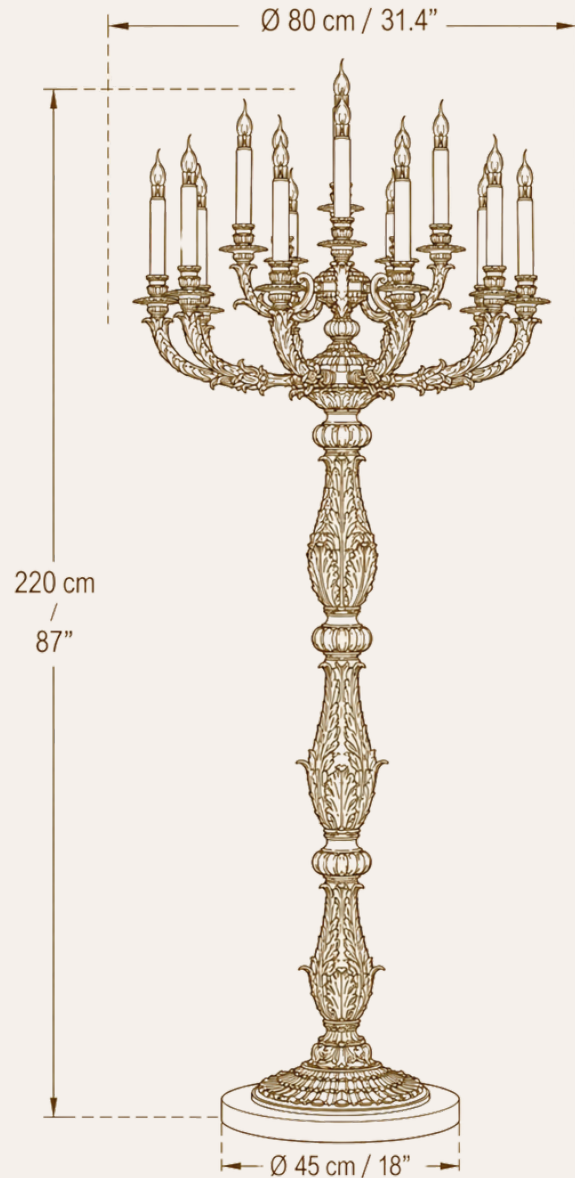

## Élysée Grand Candélabre Royale

The Élysée Grand Candélabre Royale is the most commanding standing lighting piece within the Maison Élysée Collection. Inspired by ceremonial French palace candélabres, it is created for interiors where architecture, scale, and craftsmanship define the space, bringing monumental presence, timeless elegance, and enduring heritage to grand residential and hospitality environments.

### SKU: HDLS#ÉlyséeGrandCandélabreRoyale

- Collection: Maison Élysée Collection
- Product Type: Monumental Standing Candélabre Floor Lamp
- Overall Height: 220 cm (87")
- Head Diameter: 80 cm (31.4")
- Base Diameter: 45 cm (18")
- Weight: 40 kg (88 lbs)
- Number of Lights: 16 × E14 Candle-Style Bulbs
- Material: Solid Copper Construction
- Finish: 24K Gold-Plated Copper
- Voltage: 110–240V Worldwide Compatible
- Installation Type: Plug-In Floor Lamp
- Production Lead Time: 10–12 Weeks
- International Shipping Available