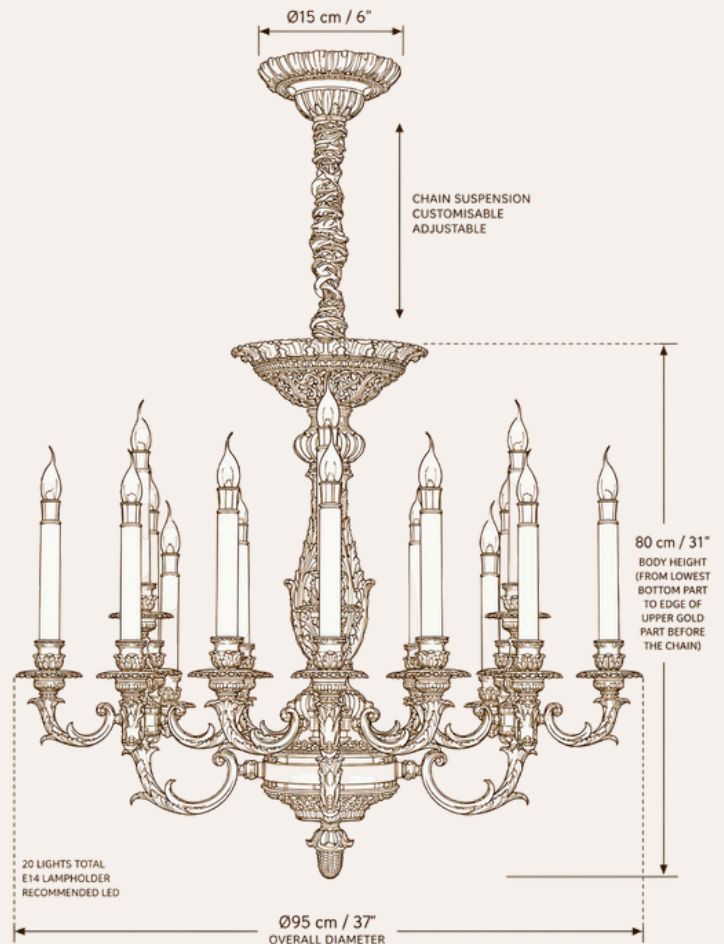

## Élysée Régence Chandelier

The Élysée Régence Chandelier captures the timeless elegance of French Empire design through disciplined symmetry, noble materials, and refined craftsmanship. Created for distinguished residences and luxury hospitality interiors, it introduces architectural balance, warm illumination, and enduring sophistication to spaces where proportion defines true luxury.

## Technical Specification

- Overall diameter: 95 cm (37")
- Overall body height: 80 cm (31")
- Approximate weight: 45 kg (99 lbs)
- 20 × E14 light sources
- Universal voltage: 110–240V
- Compatible with dimmable E14 bulbs
- Suitable for lighting areas of approximately 20–35 m<sup>2</sup>
- Ceiling-mounted installation
- Adjustable suspension chain or rod
- 2–3 year manufacturer warranty (adjust to your final policy)
- Lead time: 10–12 weeks
- Free worldwide shipping
- Custom dimensions and finishes available upon request