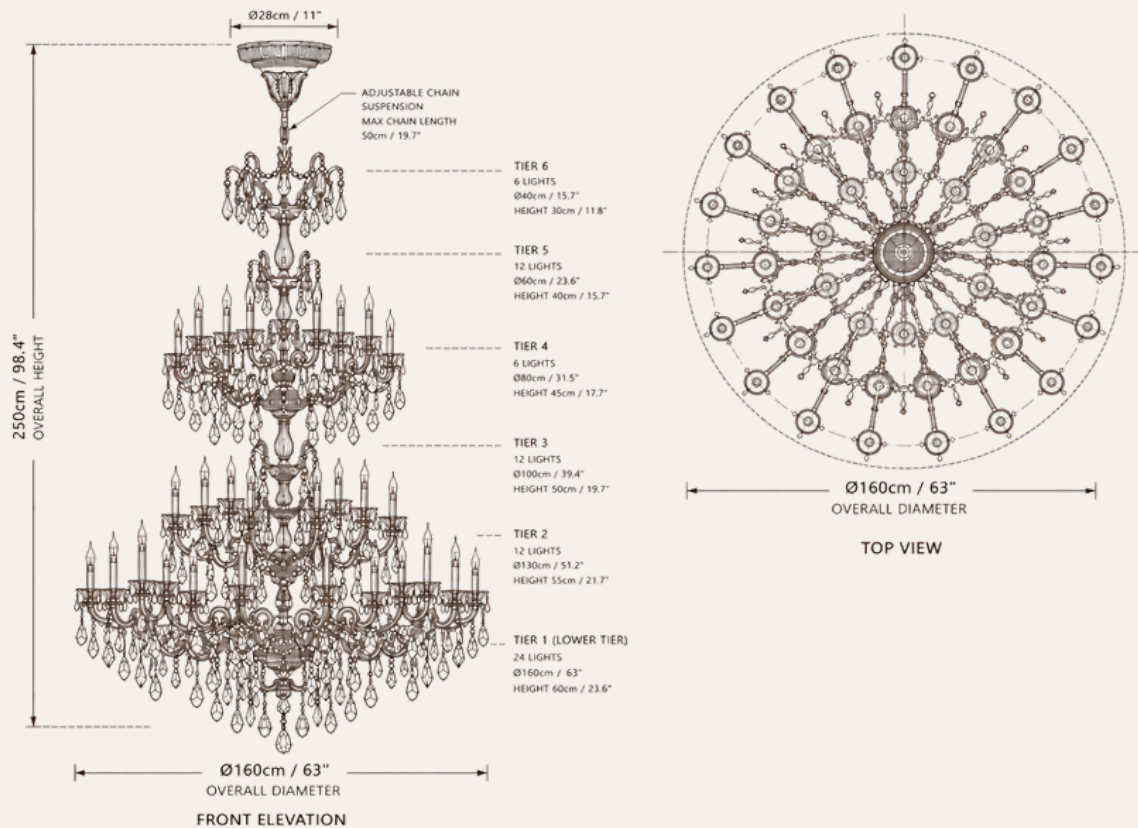

Imperial Grace Éclat

The Imperial Grace Éclat reinterprets grand European chandelier tradition through a monumental bronze-plated copper framework and certified Asfour crystal composition, delivering architectural scale, aristocratic elegance, and radiant illumination for prestigious residential and hospitality interiors.

HDLS Lighting Ltd

45 Albemarle Street, Mayfair
London, W1S 4JL GB

info@homedecorlightstore.com

+44 7502 590333

www.homedecorlightstore.com

ARCHITECTURAL PRODUCT SPECIFICATION

Technical Specifications

- SKU: HDLS#ImperialEclat
- Product Type: Grand Tiered Crystal Chandelier
- Dimensions (Metric): Ø160 × H250 cm
- Dimensions (Imperial Size): Ø63" × H98"
- Frame Material: Bronze-Plated Copper Framework
- Decorative Elements: Certified Asfour Crystal Pendalogue & Crystal Accents
- Light Configuration: 72-Light Candle-Style Arrangement
- Lamp Base: E14 LED Compatible
- Voltage: 110–240V Compatible
- Installation Type: Ceiling Mounted / Hardwired
- Application: Grand Staircases, Estate Foyers, Hotel Lobbies, Reception Halls & Double-Height Luxury Interiors