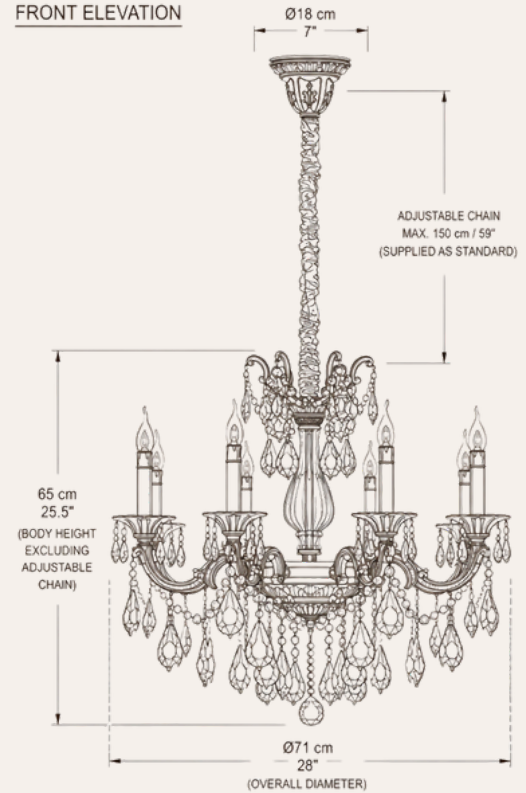

TOP ELEVATION

ARCHITECTURAL PRODUCT SPECIFICATION

Technical Specifications

- SKU: HDLS#Petite1
- Dimensions: Ø71 cm (28") × H65 cm (25.5")
- Lighting Configuration: 8 × E14 candle-style lamp holders
- Frame Material: Bronze-plated copper framework
- Crystal Specification: A+ grade precision-cut Asfour crystals
- Voltage Compatibility: 110–240V compatible
- Dimmable: Compatible with dimmable E14 LED bulbs
- Installation Type: Ceiling-mounted hardwired chandelier installation
- Recommended Applications: Dining rooms, living rooms, bedrooms, refined foyers, townhouses, and boutique hospitality interiors
- Approximate Fixture Weight: ~35 kg (77 lbs)

FRONT ELEVATION