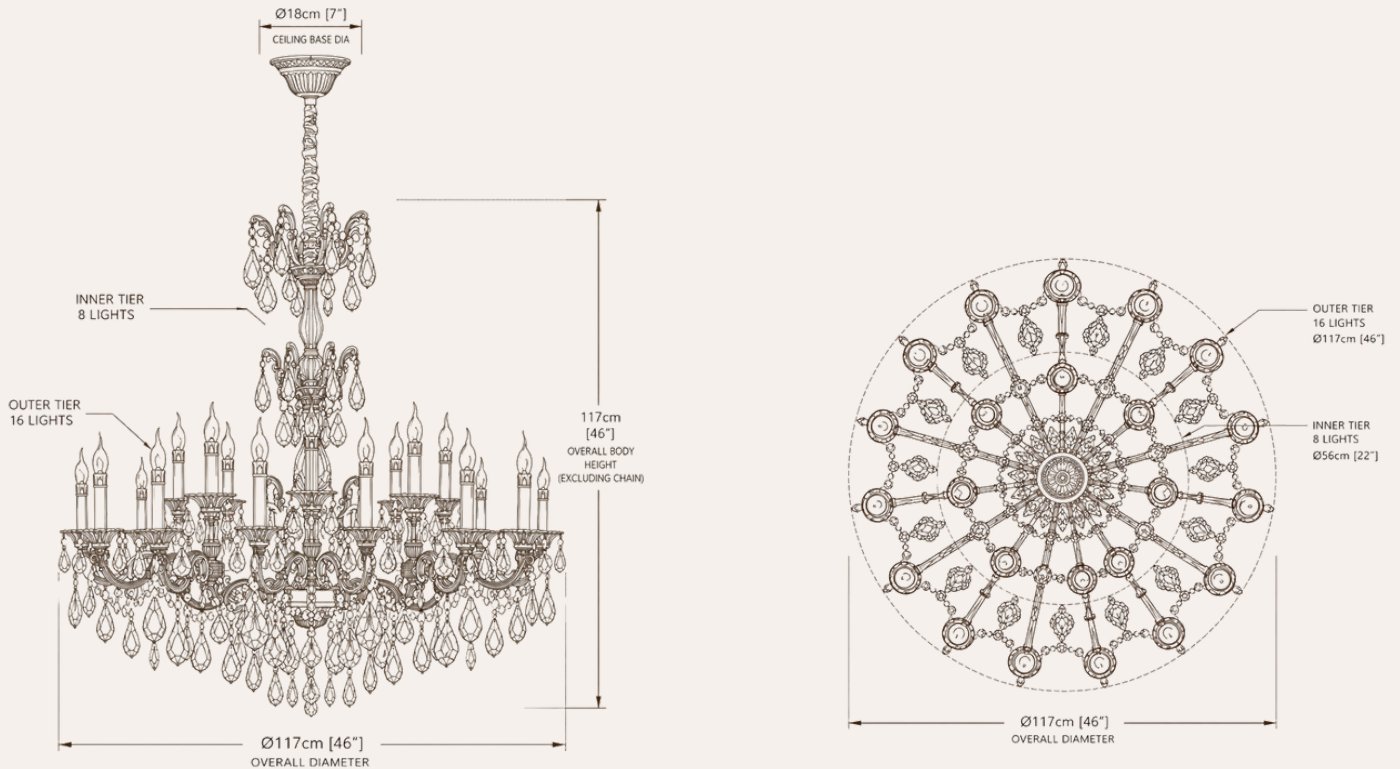

## Imperial Grace Regina

The Imperial Grace Regina reinterprets French-inspired classical chandelier artistry through a bronze-plated copper framework and certified Asfour crystal composition, delivering refined European elegance, luminous brilliance, and architectural presence for prestigious residential and hospitality interiors.

### Technical Specifications

- SKU: HDLS#ReginaImperiale
- Product Type: French Classical Crystal Chandelier
- Dimensions (Metric): Ø117 × H118 cm
- Dimensions (Imperial Size): Ø46" × H46"
- Frame Material: Bronze-Plated Copper Framework
- Decorative Elements: Certified Asfour Crystal Pendoliers & Crystal Accents
- Light Configuration: 24-Light Candle-Style Arrangement
- Lamp Base: E14 LED Compatible
- Voltage: 110–240V Compatible
- Installation Type: Ceiling Mounted / Hardwired
- Application: Luxury Dining Rooms, Mansion Entry Halls, Double-Height Foyers & Boutique Hospitality Interiors