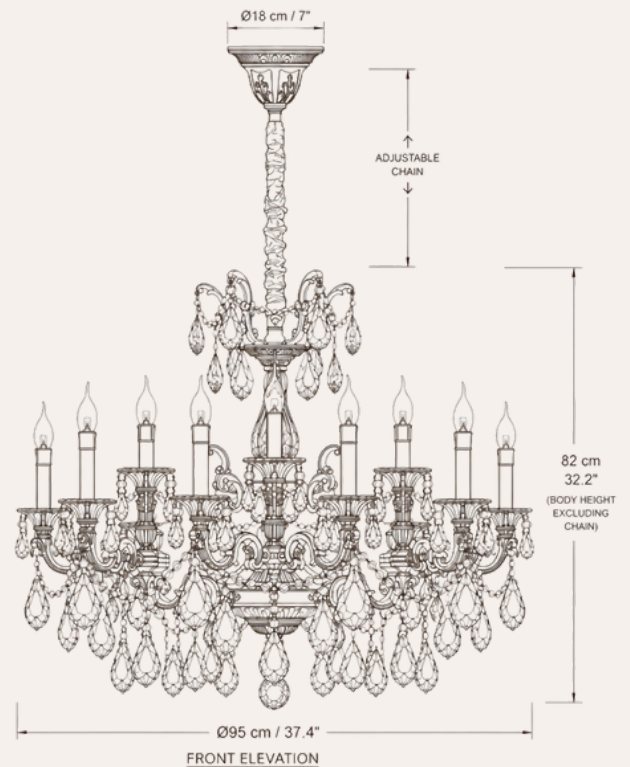

Imperial Grace Shine

The Imperial Grace Shine combines sculptural French classical detailing with precision-cut Asfour crystal composition and a bronze-plated copper framework, creating a luminous architectural centrepiece designed for refined residential, hospitality, and grand entertaining interiors.

HDLS Lighting Ltd

45 Albemarle Street, Mayfair
London, W1S 4JL GB

info@homedecorlightstore.com

+44 7502 590333

www.homedecorlightstore.com

Technical Specification

- SKU: HDLS#ImperialShine1
- Product Type: French Classical Crystal Chandelier
- Dimensions (Metric): Ø95 × H82 cm
- Dimensions (Imperial Size): Ø37" × H32"
- Frame Material: Bronze-Plated Copper Framework
- Decorative Elements: Certified Asfour Crystal Pendants & Crystal Accents
- Light Configuration: 12-Light Candle-Style Arrangement
- Lamp Base: E14 LED Compatible
- Voltage: 110–240V Compatible
- Installation Type: Ceiling Mounted / Hardwired
- Application: Luxury Dining Rooms, Mansion Entry Halls, Double-Height Foyers & Boutique Hospitality Interiors

Manufacturing & Project Support

- Crafted to Order
- Approximate Lead Time: 8–10 Weeks
- Worldwide Delivery Available
- Certified Precision-Cut Asfour Crystal Composition
- Bronze-Plated Copper Framework
- 18-Light Candle-Style Configuration
- Suitable for Luxury Dining Rooms, Formal Living Areas & Refined Entrance Halls
- Suitable for Boutique Hospitality & Estate Residences
- Custom Suspension & Finish Options Available on Request
- Specification Support Available for Designers, Developers & Procurement Teams