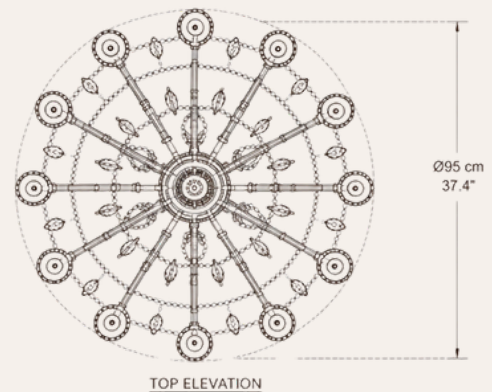

HDLS Lighting Ltd

45 Albemarle Street, Mayfair
London, W1S 4JL GB

info@homedecorlightstore.com

+44 7502 590333

www.homedecorlightstore.com

Technical Specification

- SKU: HDLS#ImperialShine1
- Product Type: French Classical Crystal Chandelier
- Dimensions (Metric): Ø95 × H82 cm
- Dimensions (Imperial Size): Ø37" × H32"
- Frame Material: Bronze-Plated Copper Framework
- Decorative Elements: Certified Asfour Crystal Pendants & Crystal Accents
- Light Configuration: 12-Light Candle-Style Arrangement
- Lamp Base: E14 LED Compatible
- Voltage: 110–240V Compatible
- Installation Type: Ceiling Mounted / Hardwired
- Application: Luxury Dining Rooms, Mansion Entry Halls, Double-Height Foyers & Boutique Hospitality Interiors