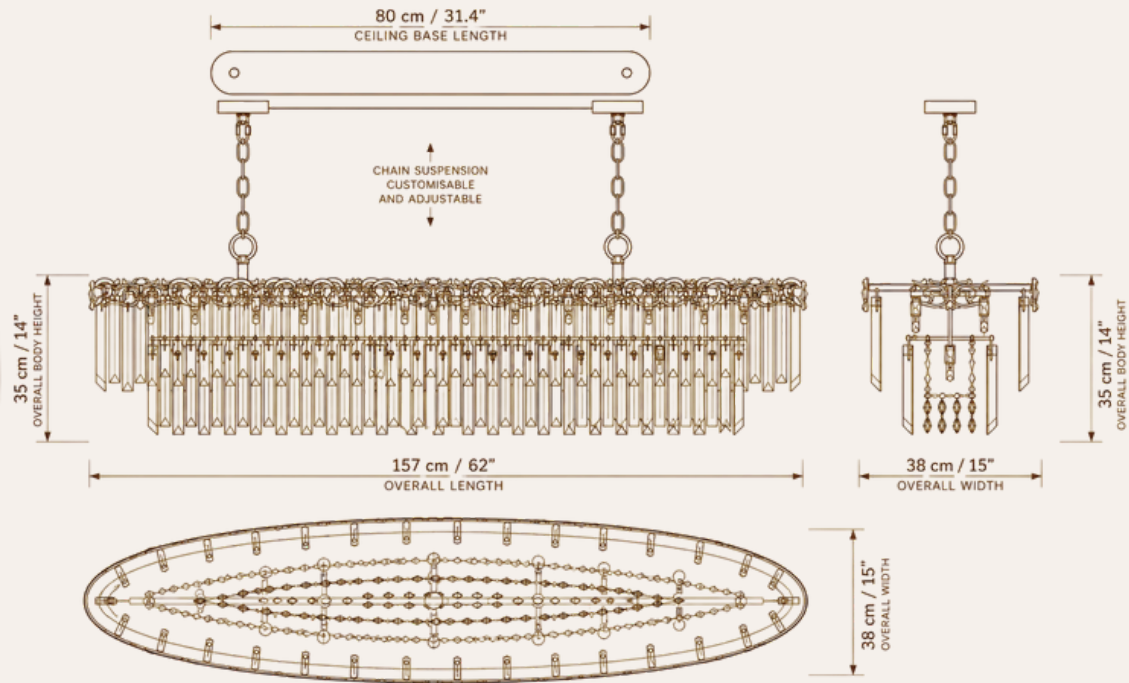

## La Scala Crystal Barone

La Scala Crystal Barone is an architectural linear chandelier inspired by Italian aristocratic elegance and Roman heritage. Created for prestigious dining rooms and refined hospitality interiors, its elongated proportions, sculpted detailing, and cascading crystal composition transform long tables into luminous architectural centrepieces.

## ARCHITECTURAL PRODUCT SPECIFICATION

SKU: HDLS#LaScalaBarone

### Technical Specification

- Overall length: 157 cm (62")
- Overall width: 37 cm (14.5")
- Overall body height: 35 cm (14")
- Approximate weight: 65 kg (143 lbs)
- Premium E14 LED compatible lighting
- Universal voltage: 110–220V
- Dimmable with compatible LED bulbs
- Adjustable suspension system
- Hardwired ceiling installation
- 18-month manufacturer warranty
- International shipping available
- Installation kit and mounting plate included
- Protective crystal packaging supplied