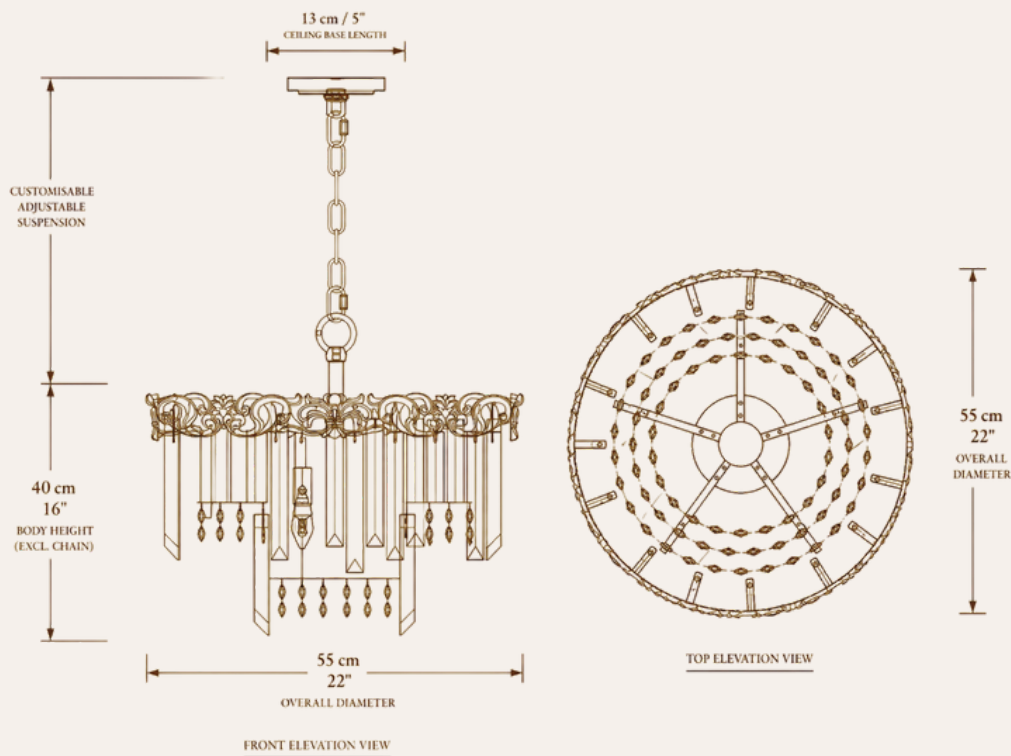

La Scala Crystal Contessa

La Scala Crystal Contessa expresses refined elegance through graceful proportions, exceptional craftsmanship, and luminous Italian-inspired design. Created for sophisticated bedrooms, villa entrances, dressing rooms, and intimate reception spaces, it delivers architectural beauty, radiant crystal illumination, and timeless luxury within a perfectly balanced scale.

ARCHITECTURAL PRODUCT SPECIFICATION

SKU: HDLS#LaScalaContessa

Technical Specification

- Overall diameter: 55 cm (22")
- Overall body height: 40 cm (16")
- Approximate weight: 37 kg (82 lbs)
- Compatible with E14 LED light sources
- Universal voltage: 110–240V AC
- Dimmable with a compatible lighting system
- Suitable for lighting areas of approximately 15–25 m²
- Available in Warm White or Neutral White colour temperature
- Ceiling-mounted installation
- 18-month manufacturer warranty
- Lead time: 10–12 weeks
- Free international shipping

Materials & Construction

La Scala Crystal Contessa is handcrafted from premium copper and finished in polished 18K gold plating, creating a structure of lasting strength and refined elegance. Precision-cut A+ grade lead-free crystal bars are enhanced by integrated Asfour micro-crystals that intensify brilliance while maintaining controlled, sophisticated light refraction. Every chandelier is hand-assembled and subjected to HDLS Lighting's 25-stage quality control process to ensure exceptional finish, structural integrity, and long-term performance.