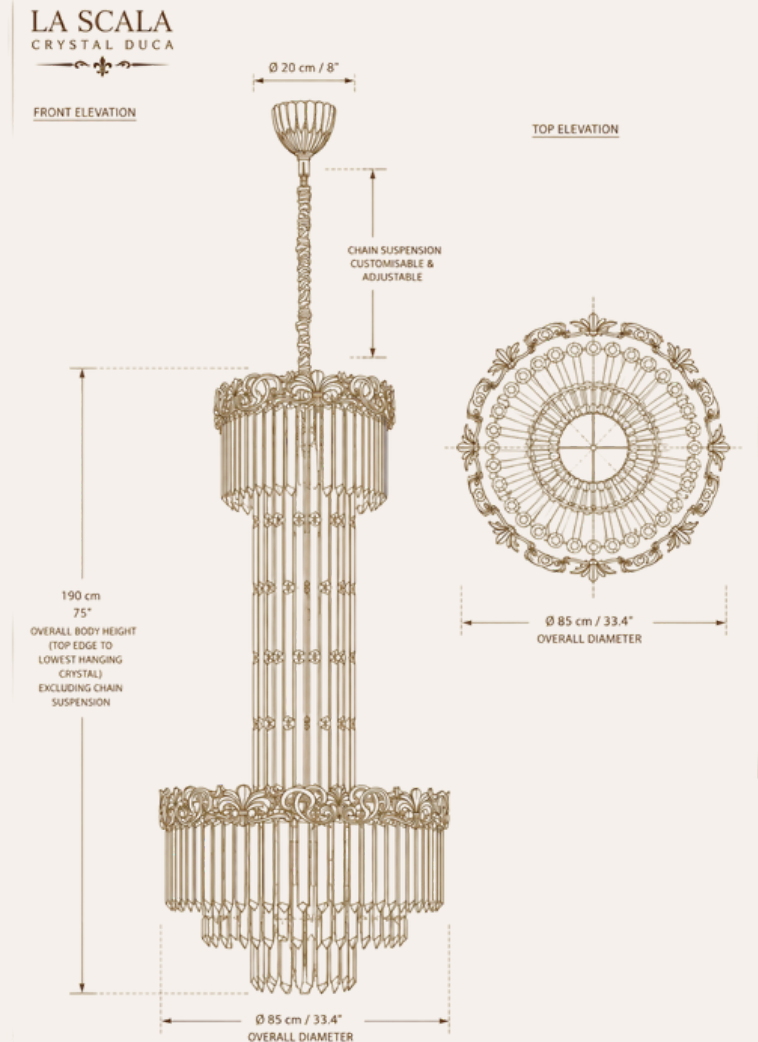

La Scala Crystal Duca

The La Scala Crystal Duca is a grand architectural chandelier created for staircases, entrance foyers, and soaring interior spaces where scale and craftsmanship define luxury. Inspired by the elegance of Italian design, its cascading crystal composition and refined proportions transform vertical spaces into luminous architectural centrepieces.

ARCHITECTURAL PRODUCT SPECIFICATION

SKU: HDLS#LaScalaDuca

Technical Specification

- Overall diameter: 85 cm (33.4")
- Overall body height: 190 cm (75") (excluding adjustable suspension)
- Approximate weight: 100 kg (220 lbs)
- Premium E14 LED compatible lighting
- Lighting coverage: 30–50 m² (depending on ceiling height)
- Universal voltage: 110–240V AC
- Dimmable with compatible LED system
- Ceiling-mounted installation
- 18-month manufacturer warranty
- Production lead time: 8–10 weeks
- Free worldwide shipping
- Polished 18K gold finish
- Export-grade foam and timber crate packaging

Product Features

- Italian-Inspired Architectural Design
- Grand Vertical Crystal Cascade
- A+ Grade Lead-Free Crystal
- Solid Copper Construction
- Hand-Assembled by Skilled Craftsmen
- Precision Crystal Alignment
- Designed for Grand Staircases & Foyers
- High-Ceiling Architectural Centrepiece
- Exclusive HDLS Lighting Design
- Made to Order

Materials & Construction

La Scala Crystal Duca is handcrafted from solid copper and finished in polished 18K gold plating, providing exceptional structural integrity for demanding architectural installations. Precision-cut A+ grade lead-free crystal elements are individually aligned to maximise brilliance, clarity, and controlled light refraction. Every chandelier undergoes HDLS Lighting's comprehensive 25-stage quality inspection process, ensuring outstanding craftsmanship, precise assembly, and lasting performance before shipment.