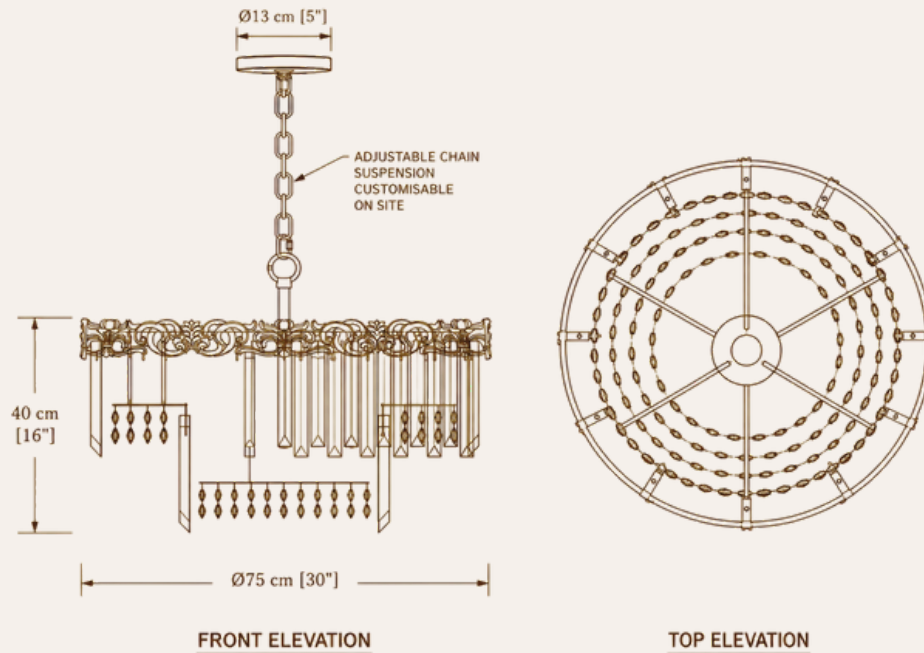

La Scala Crystal Marchesa

La Scala Crystal Marchesa embodies refined nobility through balanced proportions, exceptional craftsmanship, and timeless Italian-inspired design. Created for elegant dining rooms, villa entrances, foyers, and sophisticated reception spaces, it transforms architectural interiors with radiant crystal light, enduring prestige, and sculptural presence.

ARCHITECTURAL PRODUCT SPECIFICATION

SKU: HDLS#LaScalaMarchesa

Technical Specification

- Overall diameter: 75 cm (30")
- Overall body height: 40 cm (16")
- Approximate weight: 42 kg (93 lbs)
- Compatible with E14 LED light sources
- Universal voltage: 110–240V AC
- Dimmable with a compatible lighting system
- Suitable for lighting areas of approximately 20–35 m²
- Ceiling-mounted installation
- 18-month manufacturer warranty
- Free international shipping
- Export packaging with foam protection and a wooden crate
- Professionally installed fixture

Materials & Construction

La Scala Crystal Marchesa is handcrafted from premium copper and finished in polished 18K gold plating, providing exceptional durability and lasting brilliance. The chandelier is adorned with precision-cut A+ grade lead-free crystal bars, while integrated genuine Asfour crystals enhance luminosity and create remarkable optical depth. Every component is individually assembled and inspected through HDLS Lighting's 25-stage quality control process to ensure flawless finish, structural integrity, and exceptional performance.