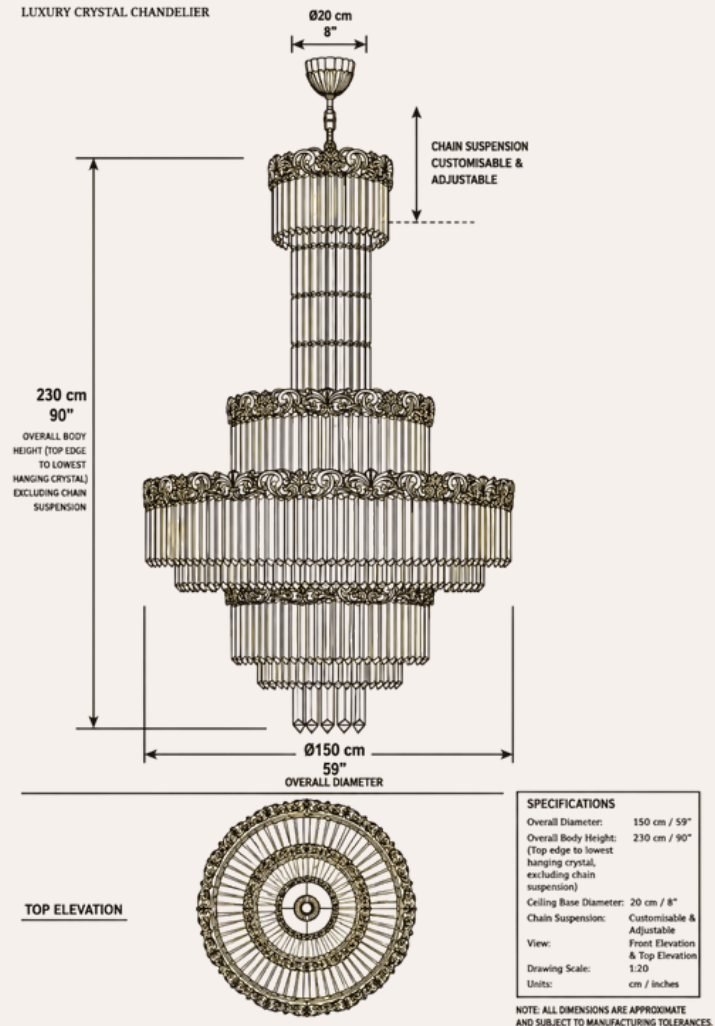

ARCHITECTURAL PRODUCT SPECIFICATION

SKU: HDLS#LaScalaSovrano

Technical Specification

- Overall diameter: 150 cm (59")
- Overall body height: 230 cm (90") (excluding adjustable chain)
- Approximate weight: 180 kg (397 lbs)
- Premium E14 LED compatible lighting
- 18K gold-plated copper construction
- Precision-cut A+ grade lead-free crystal
- Adjustable chain suspension
- Hand-polished gold finish
- Professional installation recommended
- Custom sizing available
- Bespoke finishes available upon request
- Designed for high-ceiling interiors
- Suitable for luxury residential and hospitality projects

LA SCALA CRYSTAL SOVRANO
LUXURY CRYSTAL CHANDELIER

HDLS Lighting Ltd

45 Albemarle Street, Mayfair
London, W1S 4JL GB

info@homedecorlightstore.com

+44 7502 590333

www.homedecorlightstore.com