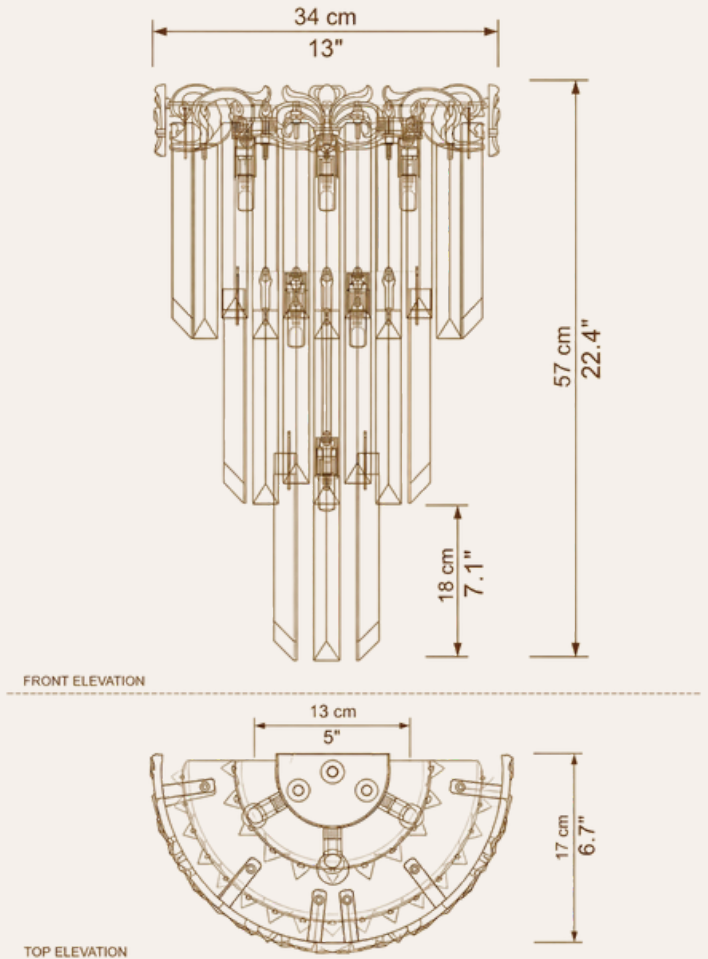

### Technical Specification

- Overall width: 34 cm (13")
- Overall height: 57 cm (22.4")
- Approximate weight: 10 kg (22 lbs)
- Compatible with E14 LED light sources
- Universal voltage: 110–220V
- Dimmable with a compatible lighting system
- Hardwired wall-mounted installation
- Suitable for residential and hospitality interiors
- 18-month manufacturer warranty
- International shipping available
- Mounting plate and installation hardware included
- Protective crystal packaging included
- Professional installation recommended