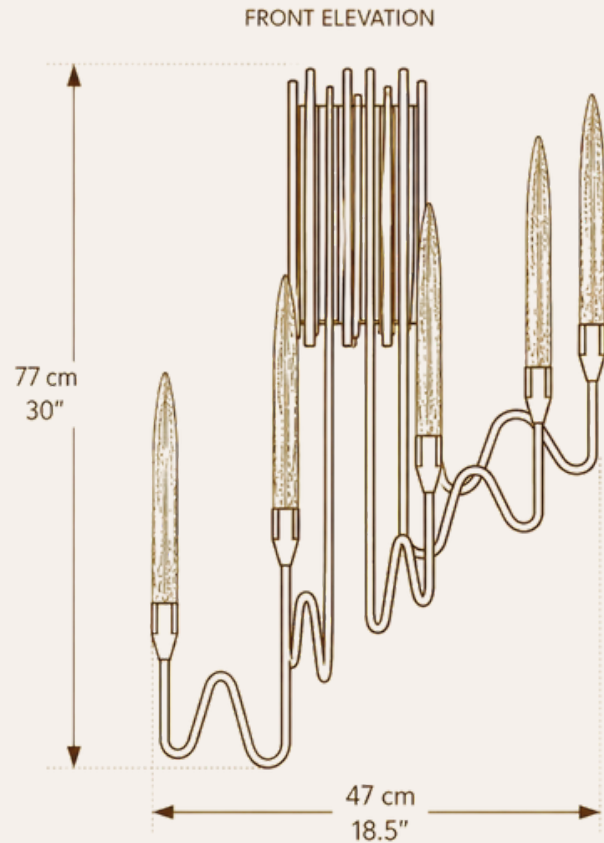

Luce di Roma Foro

The Luce di Roma Foro Wall Sconce reflects the architectural elegance of imperial Rome through sculptural form, noble materials, and refined illumination. Handcrafted from 18K gold-plated copper and champagne Asfour crystal, it transforms walls into luminous architectural features, bringing timeless sophistication to luxury residences and hospitality interiors.

ARCHITECTURAL PRODUCT SPECIFICATION

SKU: HDLS#LucediRomaForo

- Collection: Luce di Roma Collection
- Product Type: Luxury Architectural Crystal Wall Sconce
- Overall Dimensions: H77 × W47 × D15 cm (H30.3 × W18.5 × D5.9")
- Weight: Approx. 12 kg (27 lbs)
- Body Material: 18K Gold-Plated Copper
- Crystal: Champagne Asfour Crystal
- Light Source: 5 Integrated Warm LED Light Points
- Colour Temperature: Warm White (Approx. 2700K–3000K)
- Dimmable: Yes (Compatible LED Dimmer Required)
- Voltage: 110–220V Worldwide Compatible
- Lead Time: 6–8 Weeks
- Free Worldwide Shipping