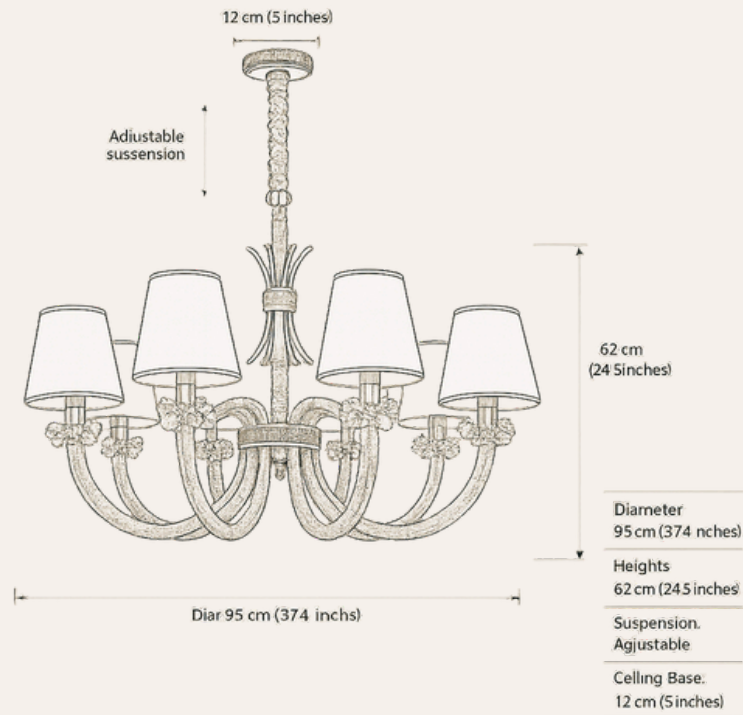

ARCHITECTURAL PRODUCT SPECIFICATION

PRODUCT REFERENCE

- Collection: Maria Collection by HDLS Lighting Ltd
- SKU: HDLS#MariaLuxe1
- Product Type: 8-Arm Crystal Chandelier
- Weight: 20KG (44 lbs)

DIMENSIONS

- Diameter: 95 cm (37.4")
- Height: 62 cm (24.5")
- Adjustable Suspension: Adjustable suspension chain, customisable on request
- Ceiling Plate: Reinforced gold-plated copper mounting plate

CONSTRUCTION

- Primary Material: Solid copper framework
- Finish: 18K polished gold-plated finish with electroplated tarnish-resistant treatment
- Crystal Specification: Precision-cut Asfour Egyptian crystal composition
- Shade Composition: Hand-finished ivory fabric shades with soft ambient diffusion
- Structural Core: Reinforced solid copper core construction

ILLUMINATION

- Number of Lights: 8-light configuration
- Lamp Base: E14 LED-compatible lamp bases
- Voltage: 110–260V compatible
- Dimmable Compatibility: Compatible with leading-edge and trailing-edge dimmers
- Recommended Bulbs: 3W–5W LED candle bulbs

HDLS Lighting Ltd

45 Albemarle Street, Mayfair
London, W1S 4JL GB

info@homedecorlightstore.com
+44 7502 590333

www.homedecorlightstore.com