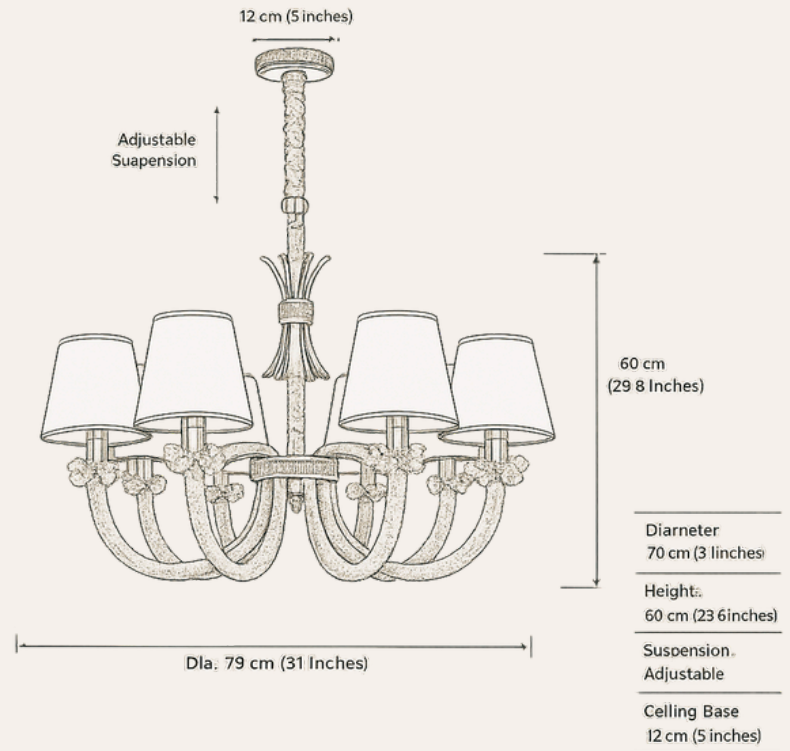

## Maria Petite Éclat

Maria Petite Éclat presents an intimate interpretation of the Maria Collection, defined by crystal-wrapped arms, softly diffused ivory shades, and polished gold detailing designed for composed residential and boutique hospitality interiors.

## ARCHITECTURAL PRODUCT SPECIFICATION

- Maria Collection by HDLS Lighting Ltd
- SKU: HDLS#MariaPetiteEclat1
- 6-arm crystal chandelier
- Dia: 79 cm (31")
- Height: 60 cm (23.6")
- Adjustable suspension chain
- Weight: 16 KG (35 lbs)
- Reinforced gold-plated ceiling plate
- Solid copper construction
- 18K polished gold finish
- Precision-cut Asfour Egyptian crystal
- Hand-finished ivory fabric shades
- 6 × E14 LED-compatible lamp bases
- 110–240V compatible/dimmable hardwired installation

## ARCHITECTURAL PRODUCT SPECIFICATION

---

Designed for intimate interior settings and layered ambient illumination, the Maria Petite Éclat introduces warmth, material depth, and decorative rhythm across bedrooms, boutique hospitality suites, dressing spaces, and refined residential environments.