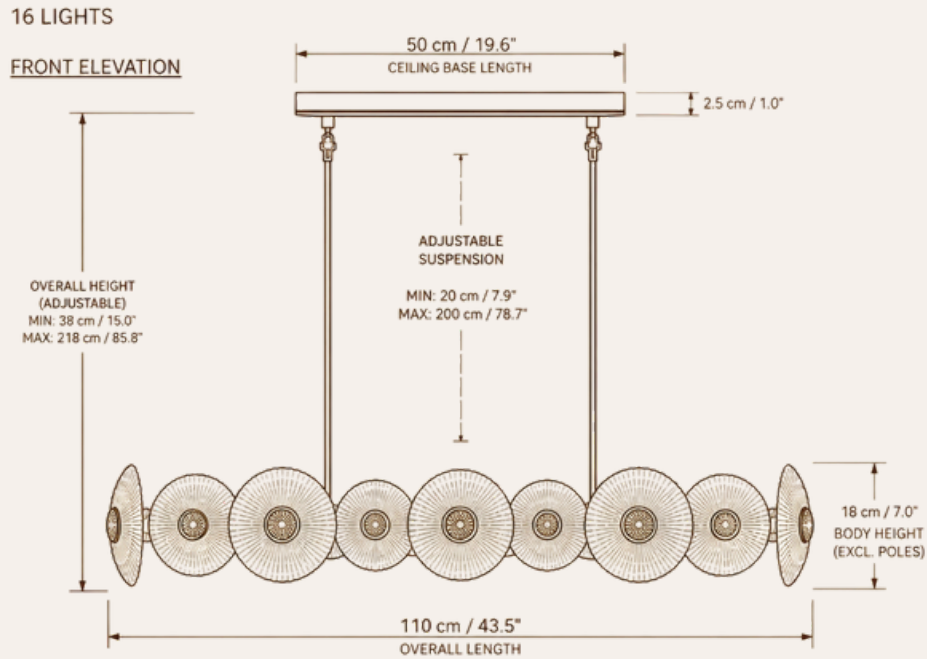

Modernus Linear

Modernus Linear is a contemporary architectural chandelier inspired by the refined simplicity of Italian design. Composed of hand-sculpted Murano-style glass discs suspended along a polished brass-gold structure, it delivers soft diffused illumination and sculptural rhythm, creating an elegant focal point for dining rooms, kitchen islands, and modern luxury interiors.

ARCHITECTURAL PRODUCT SPECIFICATION

SKU: HDLS#ModernusLinear

Technical Specification

- Overall dimensions: L110 × H18 cm (43.3 × 7 in)
- Adjustable suspension: 20–200 cm (7.9–78.7 in)
- Approximate weight: 22 kg (48.5 lbs)
- Premium polished brass-gold-finished copper body
- Hand-sculpted Murano-style ripple glass discs
- Fully hand-assembled artisan construction
- Integrated LED light source
- Recommended colour temperature: 2700K–3000K
- Universal voltage: 90–260V / 110–220V
- Ceiling-mounted linear architectural installation
- Dimming Option: Compatible with 0–10V, DALI and TRIAC (Thyristor) dimming systems
- Limited artisan batch production
- 18-month HDLS warranty

Product Features

- Contemporary Italian-Inspired Design
- Hand-Sculpted Murano-Style Glass Discs
- Premium Brass-Gold-Finished Copper Structure
- Fully Hand-Assembled Construction
- Integrated LED Illumination
- Warm Architectural Light Distribution
- Adjustable Suspension System
- Universal 90–260V Compatibility
- Hospitality & Residential Specification Ready
- Limited Artisan Production
- Free International Delivery
- 18-Month Manufacturer Warranty