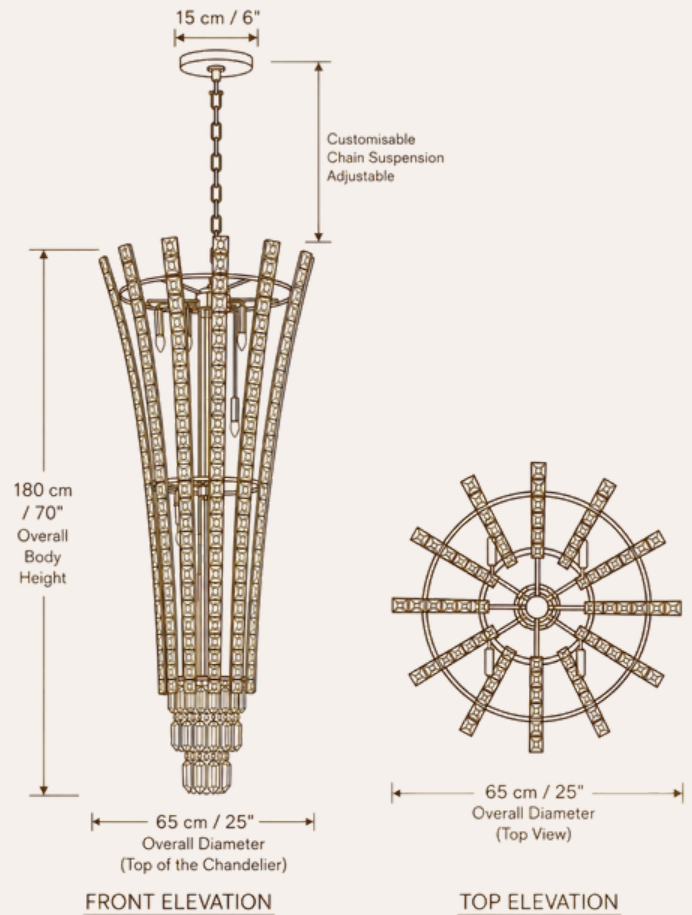

Plaza Crown Column Crystal Chandelier

The Plaza Crown Column Crystal Chandelier is a sculptural architectural lighting feature designed to emphasise height, proportion, and contemporary elegance. Its slender vertical form, precision-cut crystal composition, and polished chrome structure transform double-height interiors into refined architectural statements defined by light, scale, and enduring craftsmanship.

ARCHITECTURAL PRODUCT SPECIFICATION

SKU: HDLS#PlazaCrownColumn

- Collection: Plaza Crystal Collection
- Product Type: Architectural Column Crystal Chandelier
- Overall Dimensions: Ø65 × H180 cm (Ø25 × H70")
- Adjustable Chain Suspension
- Weight: 35 kg (77 lbs)
- Frame Material: Architectural-Grade Stainless Steel
- Finish: Polished Chrome
- Crystal: A+ Grade Lead-Free Precision-Cut Crystal
- Light Source: E14 LED Compatible
- Voltage: 90–260V Worldwide Compatible
- Lead Time: 10-12 Weeks
- Worldwide Shipping Available

Product Features

- Vertical architectural crystal chandelier
- Signature Plaza Crown sculptural silhouette
- Polished chrome structural framework
- A+ grade lead-free precision-cut crystals
- Exceptional clarity and controlled light refraction
- Adjustable chain suspension for bespoke installation

Materials & Construction

The Plaza Crown Column Crystal Chandelier is engineered from architectural-grade stainless steel and finished in polished chrome, creating a rigid structural framework that supports its elegant vertical composition. Precision-cut A+ grade lead-free crystal elements are individually aligned around the central axis to maximise clarity, controlled brilliance, and uniform light distribution while preserving the clean geometry of the Plaza Crystal Collection.