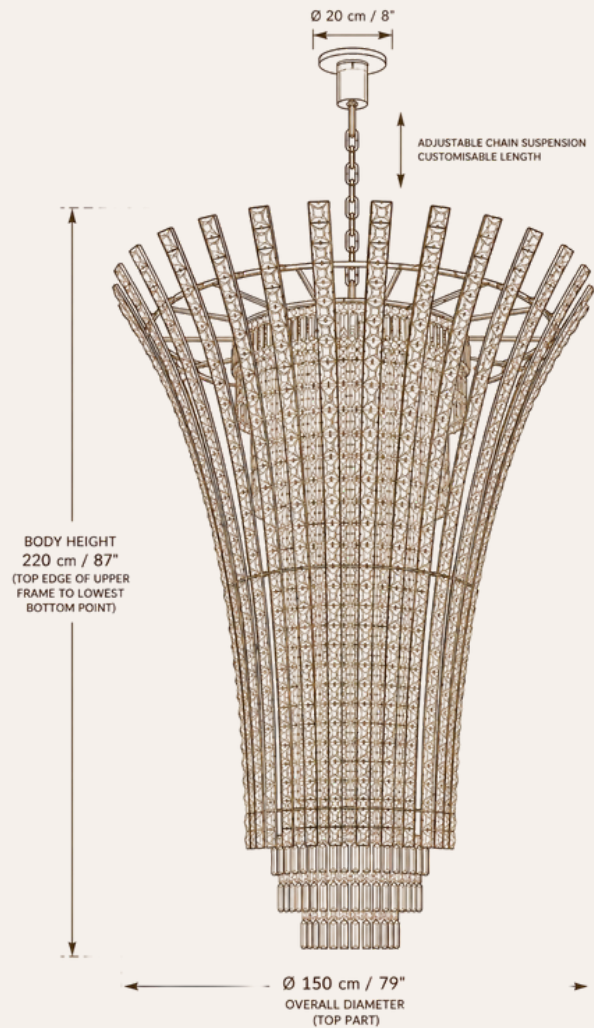

Plaza Crown Crystal Chandelier

The Plaza Crown Crystal Chandelier is the defining masterpiece of the Plaza Crystal Collection, created for interiors where scale, architecture, and light converge. Its sculptural crown silhouette and soaring vertical composition transform grand double-height spaces into timeless statements of metropolitan luxury, precision engineering, and enduring architectural elegance.

ARCHITECTURAL PRODUCT SPECIFICATION

SKU: HDLS#PlazaCrown

- Collection: Plaza Crystal Collection
- Product Type: Grand Architectural Crystal Chandelier
- Overall Dimensions: Ø150 × H220 cm (Ø59" × H86.6")
- Suspension: Adjustable Integrated Ceiling Suspension
- Weight: Approx. 150 kg (330 lbs)
- Frame Material: Architectural-Grade Stainless Steel
- Finish: Polished Chrome
- Crystal: A+ Grade Lead-Free Precision-Cut Crystal
- Light Source: E14 LED Compatible
- Voltage: 90–260V Worldwide Compatible
- Lead Time: 10–12 Weeks
- Worldwide Shipping Available

Materials & Construction

The Plaza Crown Crystal Chandelier is engineered from architectural-grade stainless steel and finished in polished chrome to achieve exceptional structural rigidity while maintaining an elegant visual lightness. Hundreds of A+ grade lead-free precision-cut crystals are individually aligned to maximise clarity, controlled refraction, and balanced illumination throughout the entire composition. Its distinctive crown silhouette is formed through a carefully engineered arrangement of structural crystal elements that expand outward before narrowing into a dramatic vertical cascade. Designed specifically for double-height architectural spaces, the Plaza Crown functions as both an illuminating centrepiece and a permanent sculptural installation, combining contemporary engineering with timeless luxury. Every chandelier is individually assembled, inspected, and finished to ensure outstanding precision, durability, and long-term performance.