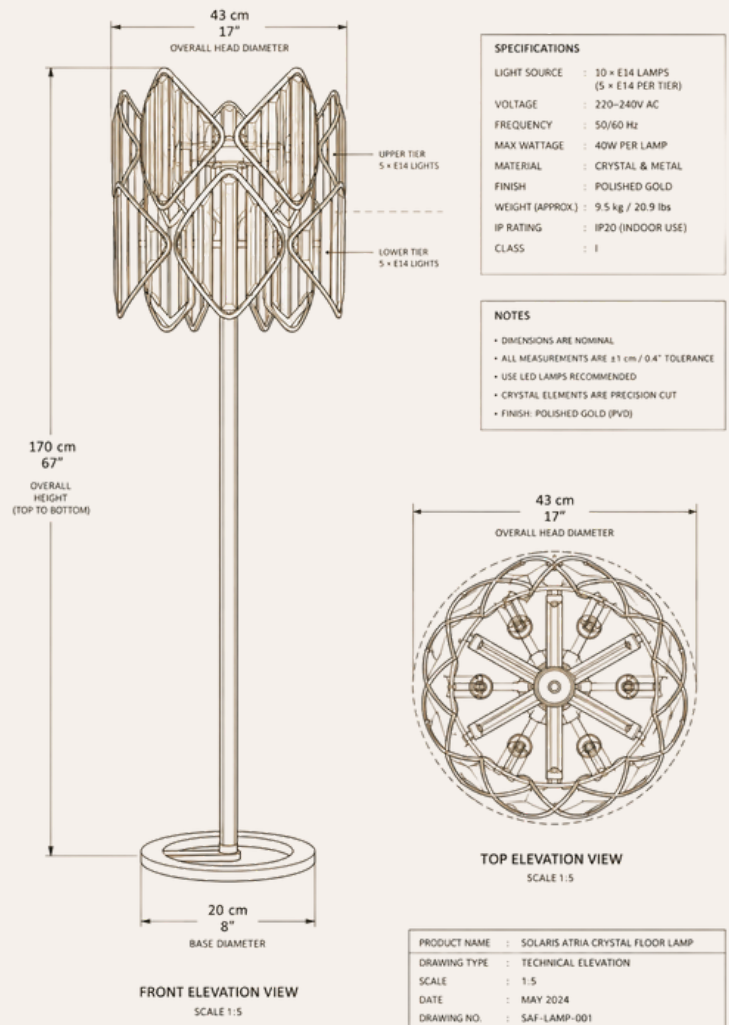

Solaris Atria Crystal Floor Lamp

Solaris Atria is a sculptural crystal floor lamp designed to bring vertical balance, architectural clarity, and refined illumination to luxury interiors. Crafted from 18K gold-plated copper and A+ grade lead-free crystal, it transforms light into a material presence, creating a sophisticated focal point defined by proportion, craftsmanship, and permanence.

ARCHITECTURAL PRODUCT SPECIFICATION

SKU: HDLS#SolarisAtria

Technical Specification

- Overall height: 170 cm (67")
- Crystal shade diameter: 45 cm (18")
- Approximate weight: 25 kg (55 lbs)
- Premium 18K gold-plated copper structure
- A+ grade lead-free crystal composition
- Precision-aligned crystal elements
- Polished gold finish
- E14 lamp holders
- LED compatible
- Bulbs included
- Voltage: 90–260V
- Suitable for 110V and 220V installations
- Dimmable with compatible dimming systems
- AC powered
- Floor-standing installation
- Hand-assembled construction
- 18-month manufacturer warranty

Product Features

- Architectural Crystal Floor Lamp
- Solaris Collection Design Language
- Premium Copper Construction
- Polished 18K Gold-Plated Finish
- A+ Grade Lead-Free Crystal
- Precision-Aligned Crystal Assembly
- Sculptural Vertical Form