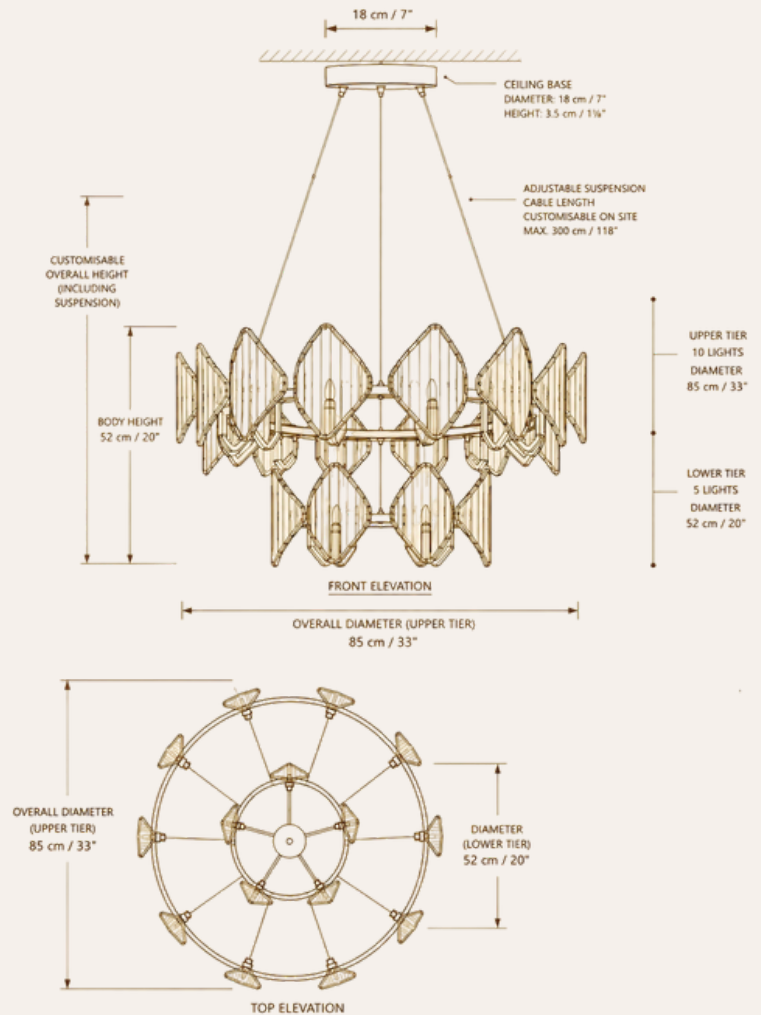

ARCHITECTURAL PRODUCT SPECIFICATION

SKU: HDLS#SolarisÉlite

Technical Specification

- Overall diameter: 85 cm (33")
- Body height: 52 cm (20")
- Approximate weight: 30 kg (66 lbs)
- Dual-tier architectural crystal configuration
- Upper tier diameter: 85 cm (33")
- Lower tier diameter: 52 cm (20")
- Premium 18K gold-plated copper frame
- A+ Grade Lead-Free Crystal
- Total light sources: 15 × E14
- Light configuration:
  Upper Tier: 10 Lights
  Lower Tier: 5 Lights
- Compatible with dimmable E14 LED bulbs
- Ceiling-mounted installation
- Suitable for standard and high-ceiling interiors
- 18-month manufacturer warranty

HDLS Lighting Ltd

45 Albemarle Street, Mayfair
London, W1S 4JL GB

info@homedecorlightstore.com

+44 7502 590333

www.homedecorlightstore.com