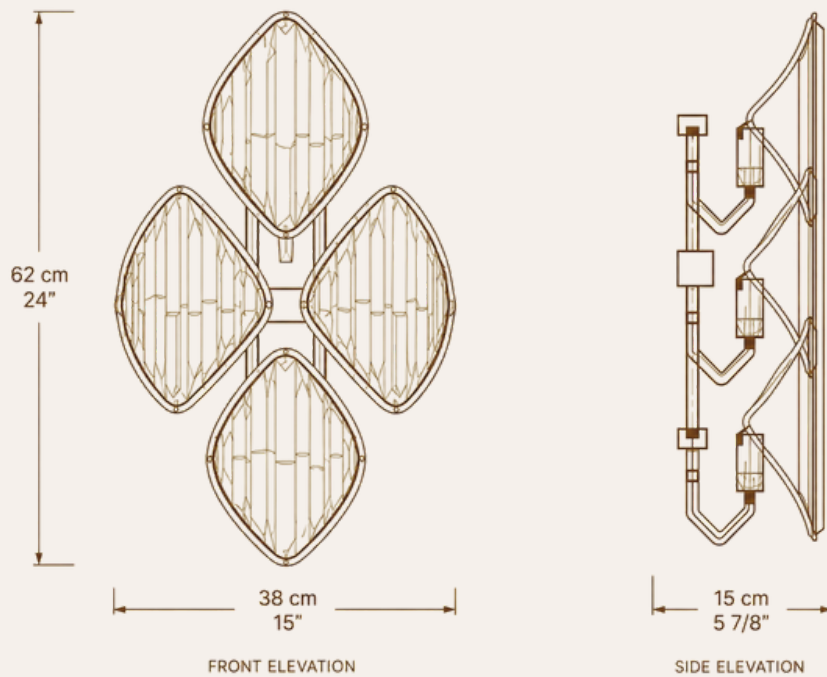

ARCHITECTURAL PRODUCT SPECIFICATION

SKU: HDLS#SolarisIgnis

Technical Specification

- Overall height: 62 cm (24")
- Overall width: 38 cm (15")
- Body projection: 15 cm (5 7/8")
- Approximate weight: 15 kg (33 lbs)
- Four sculptural crystal modules
- Premium 18K gold-plated copper structure
- A+ grade lead-free faceted crystal
- Architectural vertical composition
- LED compatible
- E14 lamp holders
- Voltage: 90–260V
- Suitable for 110V and 220V installations
- Dimmable with compatible dimming systems
- Wall-mounted installation
- Indoor use only
- Professional installation recommended
- 18-month manufacturer warranty