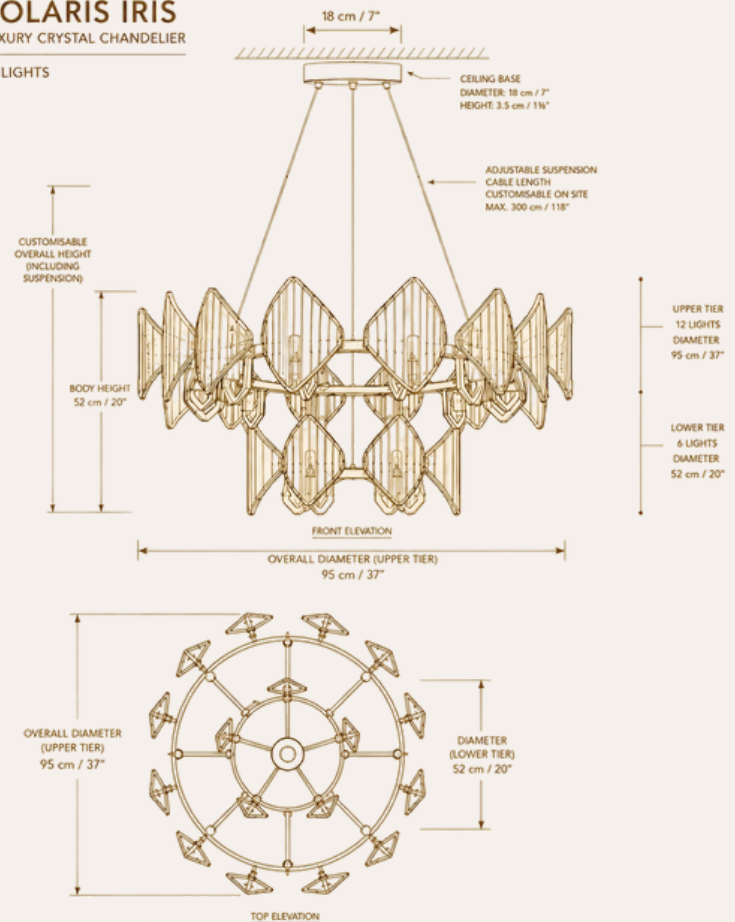

ARCHITECTURAL PRODUCT SPECIFICATION

SKU: HDLS#SolarisIris

Technical Specification

- Architectural dimensions:
  - Upper Tier: Ø95 cm (37.4")
  - Lower Tier: Ø52 cm (20.5")
  - Body Height: 52 cm (20.5")
- Approximate weight: 50 kg (110 lbs)
- Elegant two-tier radial composition
- Premium 18K gold-plated copper construction
- A+ Grade Lead-Free Precision-Cut Crystal
- Total light sources: 18 × E14
- Tier configuration:
  - Upper Tier: 12 Lights
  - Lower Tier: 6 Lights
- Compatible with dimmable E14 LED bulbs
- Suitable for standard and high-ceiling luxury interiors
- Precision handcrafted and individually inspected
- Made-to-order production: 8–10 weeks
- 18-month manufacturer warranty

SOLARIS IRIS LUXURY CRYSTAL CHANDELIER

16 LIGHTS

HDLS Lighting Ltd

45 Albemarle Street, Mayfair
London, W1S 4JL GB

info@homedecorlightstore.com

+44 7502 590333

www.homedecorlightstore.com