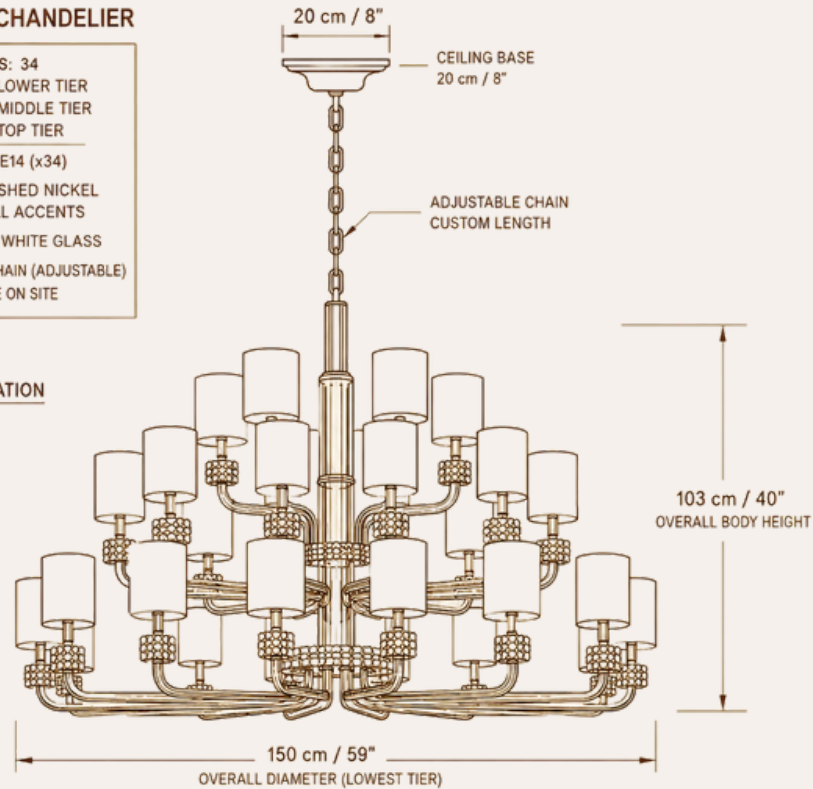

ARCHITECTURAL PRODUCT SPECIFICATION

VARELLA CHANDELIER

TOTAL LIGHTS: 34
16 LIGHTS – LOWER TIER
12 LIGHTS – MIDDLE TIER
6 LIGHTS – TOP TIER

LAMP TYPE: E14 (x34)

FINISH: POLISHED NICKEL
WITH CRYSTAL ACCENTS

SHADE: OPAL WHITE GLASS

SUSPENSION: CHAIN (ADJUSTABLE)
CUSTOMISABLE ON SITE

FRONT ELEVATION

SKU: HDLS#Varella

- Collection: Varella Collection
- Product Type: Grand Architectural Multi-Arm Chandelier
- Overall Dimensions: Ø150 × H103 cm (Ø59 × H40")
- Minimum Suspension Drop: 100 cm (40") – Fully Adjustable
- Weight: Approx. 100 kg (220 lbs)
- Structure Material: Stainless Steel
- Arm Material: A+ Grade Lead-Free Crystal
- Shades: Premium Fabric Shades
- Light Source: 34 × E14 (LED Compatible)
- Dimmable: Compatible with Dimmable & Smart Lighting Systems
- Voltage: 110–240V Worldwide Compatible
- Lead Time: 8–10 Weeks
- Worldwide Shipping Available