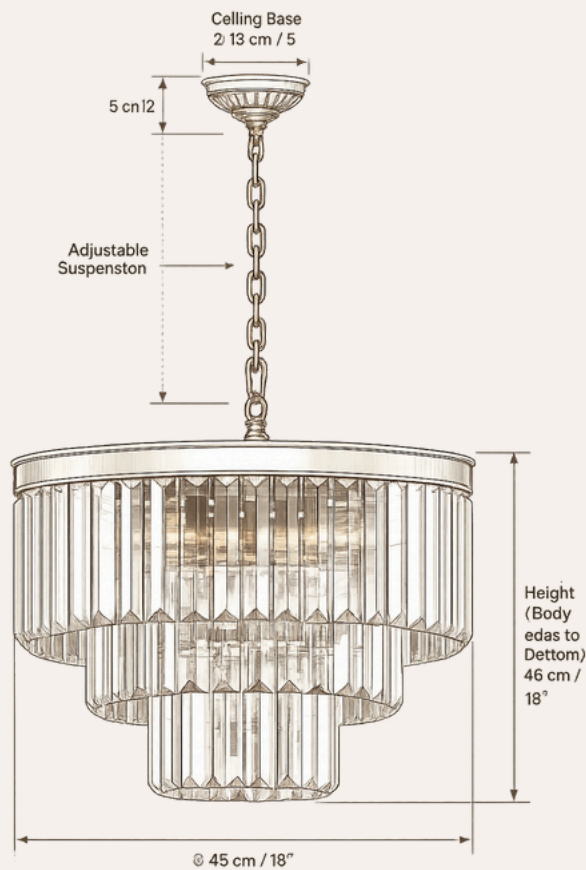

Vendôme Bijou

Vendôme Bijou distils the elegance of the Vendôme Crystal Collection into a refined architectural chandelier designed for intimate luxury interiors. Combining precision-cut crystal prisms with polished 18K gold-plated copper, its layered silhouette introduces warmth, clarity, and sculptural balance while maintaining proportions suited to more compact residential and boutique hospitality settings.

ARCHITECTURAL PRODUCT SPECIFICATION

TECHNICAL SPECIFICATION POINTS

- Vendôme Crystal Collection by HDLS Lighting Ltd
- SKU: HDLS#VendômeBijou1
- Compact luxury crystal chandelier
- Diameter: 45 cm (18")
- Body Height: 46 cm (18")
- Ceiling canopy diameter: 13 cm (5")
- Adjustable suspension chain system
- 18K gold-plated copper frame
- Precision-cut A+ lead-free crystal prisms
- Tiered stepped crystal composition
- E14 LED-compatible illumination
- 110–260V worldwide voltage compatibility
- Approximate weight: 30 kg (66 lbs)