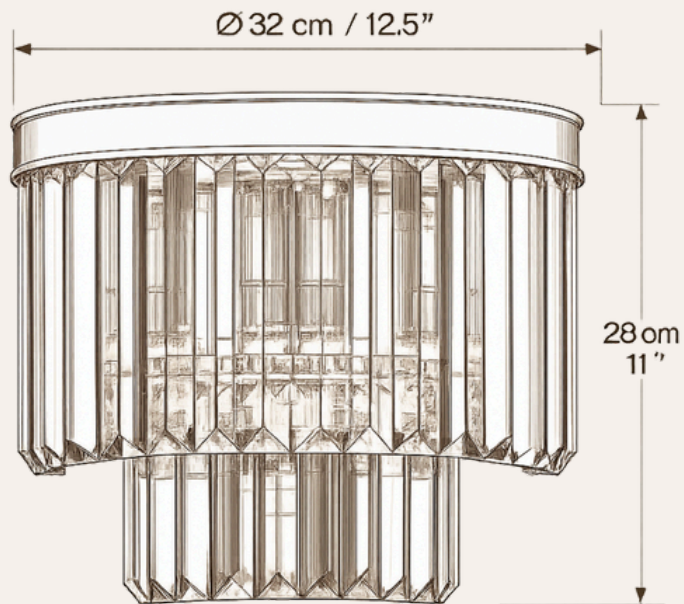

Vendôme Boutique

Vendôme Boutique, a luxury crystal wall lamp handcrafted from 18K gold-plated copper and precision-cut Asfour crystal prisms. Designed for hallways, bedrooms, dining rooms, and boutique hospitality interiors, it delivers elegant illumination with refined Parisian character.

ARCHITECTURAL PRODUCT SPECIFICATION

TECHNICAL SPECIFICATION POINTS

- Vendôme Crystal Collection by HDLS Lighting Ltd
- SKU: HDLS#VendômeBoutique1
- Luxury crystal wall lamp/wall sconce
- Dimensions: W 32 cm × H 28 cm (12.5" × 11")
- Approximate weight: 8 kg (18 lbs)
- Hardwired wall-mounted installation
- Solid copper frame with 18K gold plating
- Precision-cut Asfour Egyptian crystal prisms
- Champagne gold finish
- LED-compatible light source
- Dimmable with compatible systems
- Worldwide voltage compatibility (110–260V)
- Suitable for residential and hospitality interiors

MANUFACTURING & DELIVERY

- Handcrafted to order
- Typical lead time: 8–10 weeks
- Individually wrapped crystal packaging
- Mounting hardware included
- Installation guide included
- Bulbs included
- Worldwide delivery available
- 18-month warranty included