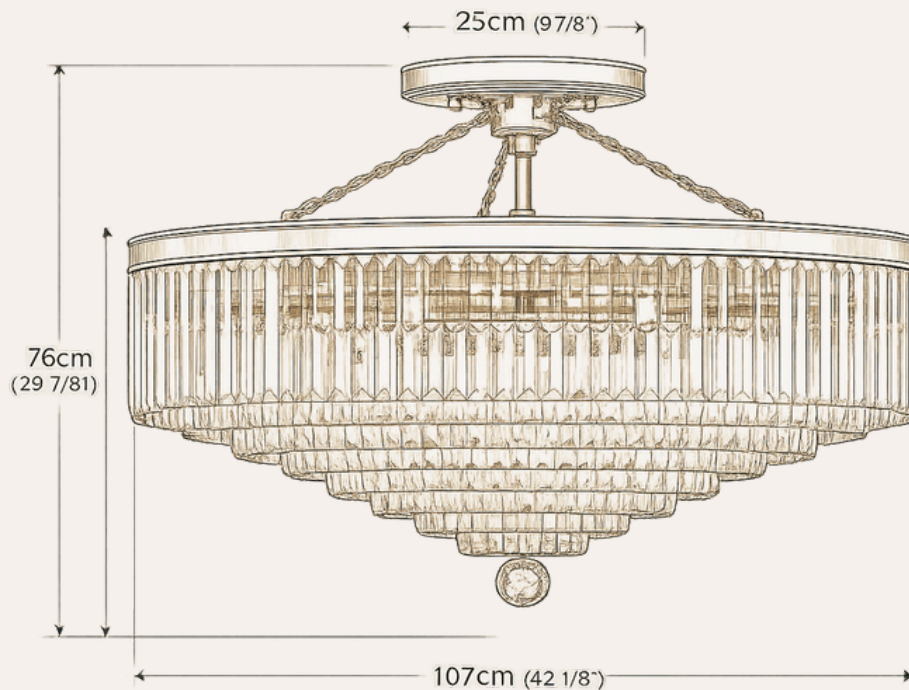

Vendôme Grandeur

Vendôme Grandeur interprets French-inspired architectural lighting through layered crystal geometry, polished gold detailing, and sculptural illumination designed for refined residential, hospitality, and reception interiors.

HDLS Lighting Ltd

45 Albemarle Street, Mayfair
London, W1S 4JL GB

info@homedecorlightstore.com

+44 7502 590333

www.homedecorlightstore.com

ARCHITECTURAL PRODUCT SPECIFICATION

TECHNICAL SPECIFICATION POINTS

- Vendôme Crystal Collection by HDLS Lighting Ltd
- SKU: HDLS#VendômeGrandeur1
- Tiered crystal chandelier
- Dia: 107 cm (42.1")
- Height: 76 cm (29.9")
- Ceiling canopy: 25 cm (9.8")
- Reinforced ceiling-mounted suspension system
- Solid copper construction
- 18K polished gold finish
- A+ grade lead-free crystal composition
- E14 LED-compatible light sources
- 110–260V compatible / dimmable
- Approx. weight: 60 kg (132 lbs)

ARCHITECTURAL PRODUCT SPECIFICATION

Designed for layered illumination and larger architectural settings, the Vendôme Grandeur introduces crystalline depth, sculptural rhythm, and reflective warmth across formal dining rooms, hospitality environments, reception spaces, and refined residential interiors.