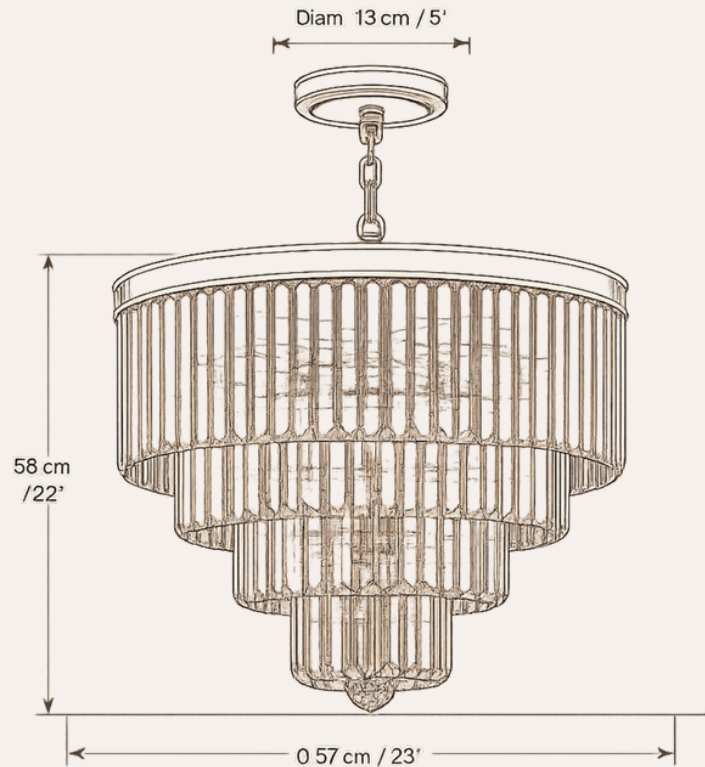

Vendôme Lumière

Vendôme Lumière interprets French-inspired crystal lighting through layered prism geometry, polished gold detailing, and compact architectural form designed for refined residential and boutique hospitality interiors.

HDLS Lighting Ltd

45 Albemarle Street, Mayfair
London, W1S 4JL GB

info@homedecorlightstore.com

+44 7502 590333

www.homedecorlightstore.com

ARCHITECTURAL PRODUCT SPECIFICATION

TECHNICAL SPECIFICATION POINTS

- Vendôme Crystal Collection by HDLS Lighting Ltd
- SKU: HDLS#VendômeLumière1
- Semi-flush crystal chandelier
- Dia: 57 cm (22.5")
- Height: 58 cm (22")
- Ceiling canopy: 13 cm (5")
- Compact suspended mounting system
- Solid copper construction
- 18K polished gold finish
- A+ grade lead-free crystal composition
- E14 LED-compatible light sources
- 110–260V compatible / dimmable
- Approx. weight: 35 kg (77 lbs)