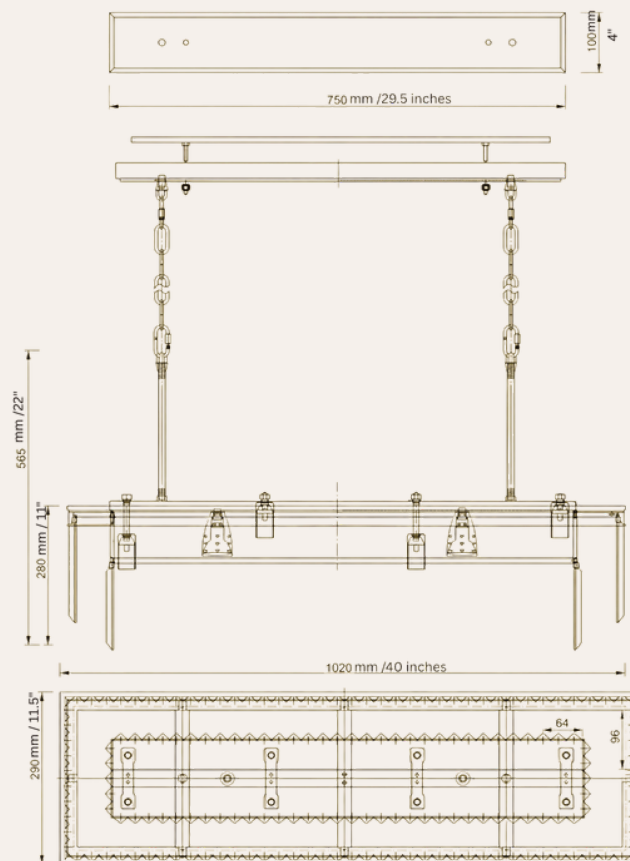

HDLS Lighting Ltd

45 Albemarle Street, Mayfair
London, W1S 4JL GB

info@homedecorlightstore.com

+44 7502 590333

www.homedecorlightstore.com

ARCHITECTURAL PRODUCT SPECIFICATION

TECHNICAL SPECIFICATION POINTS

- Vendôme Crystal Collection by HDLS Lighting Ltd
- SKU: HDLS#VendômePrestige4
- Architectural linear crystal chandelier
- Dimensions: 102 × 29 × 28 cm (40 × 11.4 × 11")
- Rectangular low-profile ceiling canopy
- Adjustable dual suspension system
- 18K gold-plated solid copper frame
- Precision-cut Asfour Egyptian crystal prisms
- Multi-tier linear crystal arrangement
- E14 LED-compatible illumination
- Dimmable with compatible systems
- Worldwide voltage compatibility: 110–260V
- Approximate weight: 50 kg (110 lbs)

ELECTRICAL & INSTALLATION

- Hardwired ceiling-mounted installation
- Professional installation recommended
- Adjustable hanging configuration for ceiling flexibility
- Compatible with leading & trailing-edge dimming systems
- Recommended hanging height: 76–91 cm above table or island
- Suitable for residential and hospitality environments