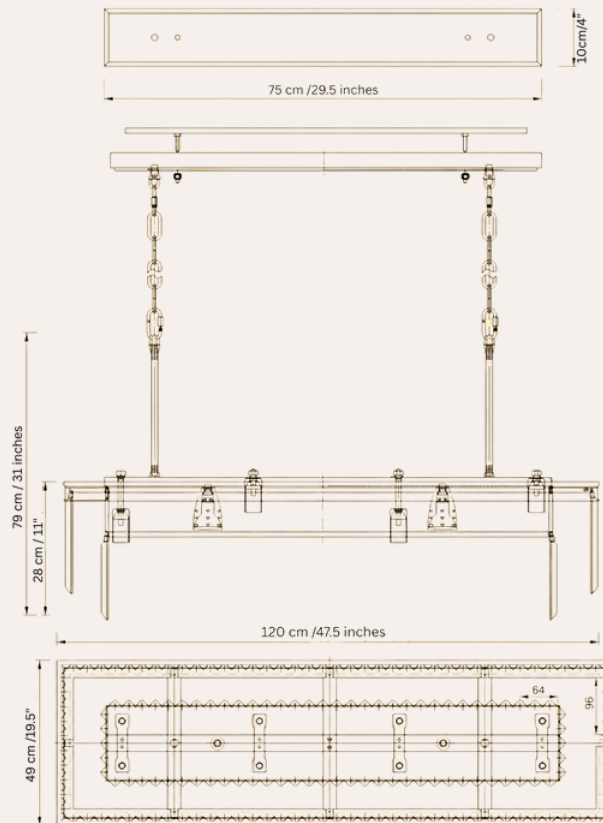

### TECHNICAL SPECIFICATION POINTS

- Vendôme Crystal Collection by HDLS Lighting Ltd
- SKU: HDLS#VendômePrestige1
- Luxury linear crystal chandelier
- Dimensions: 120 × 49 × 28 cm (47.5 × 19.5 × 11")
- Approximate weight: 60 kg (132 lbs)
- Ceiling-mounted linear suspension system
- Dual-rod structural suspension design
- Rectangular low-profile canopy
- Solid copper frame with 18K gold plating
- Precision-cut Asfour Egyptian crystal prisms
- Multi-tier linear crystal arrangement
- E14 LED-compatible illumination
- Dimmable with compatible lighting systems