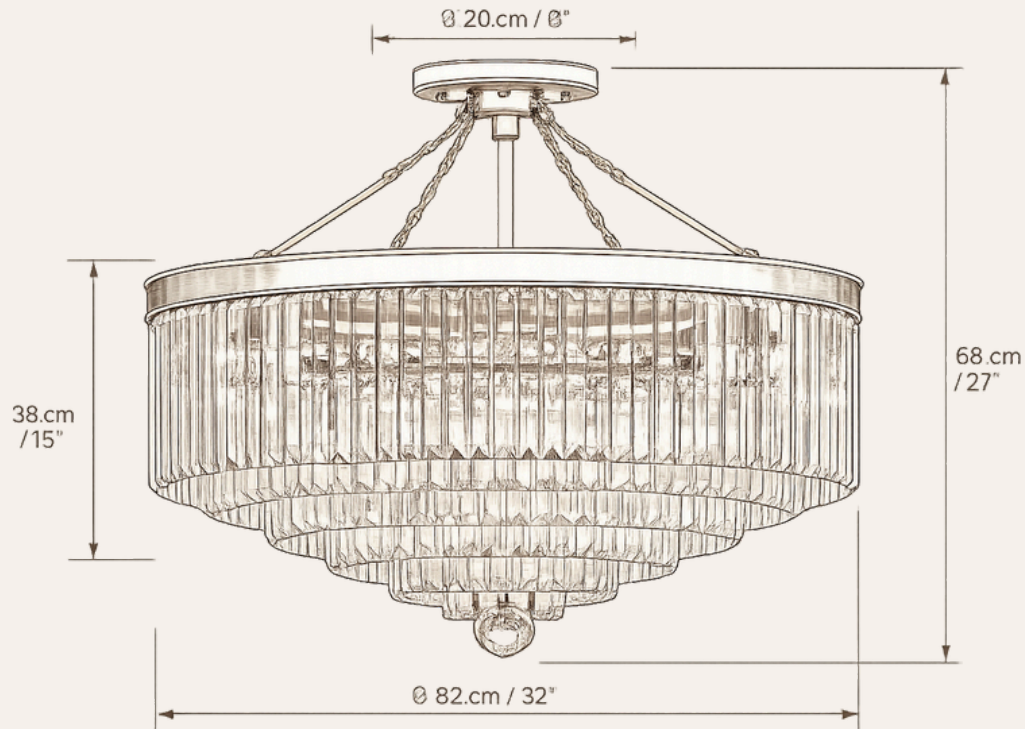

## Vendôme Royale

Vendôme Royale interprets contemporary crystal lighting through layered prism geometry, polished champagne-gold detailing, and low-profile architectural form designed for refined residential and boutique hospitality interiors.

### TECHNICAL SPECIFICATION POINTS

- Vendôme Crystal Collection by HDLS Lighting Ltd
- SKU: HDLS#VendomeRoyale1
- Semi-flush crystal chandelier
- Dia: 82 cm (32")
- Height: 68 cm (27")
- Ceiling canopy: 20 cm (8")
- Low-profile suspended mounting system
- Solid copper construction
- Polished champagne-gold finish
- A+ grade lead-free crystal composition
- E14 LED-compatible light sources
- 110–260V compatible / dimmable
- Approx. weight: 37 kg (81 lbs)