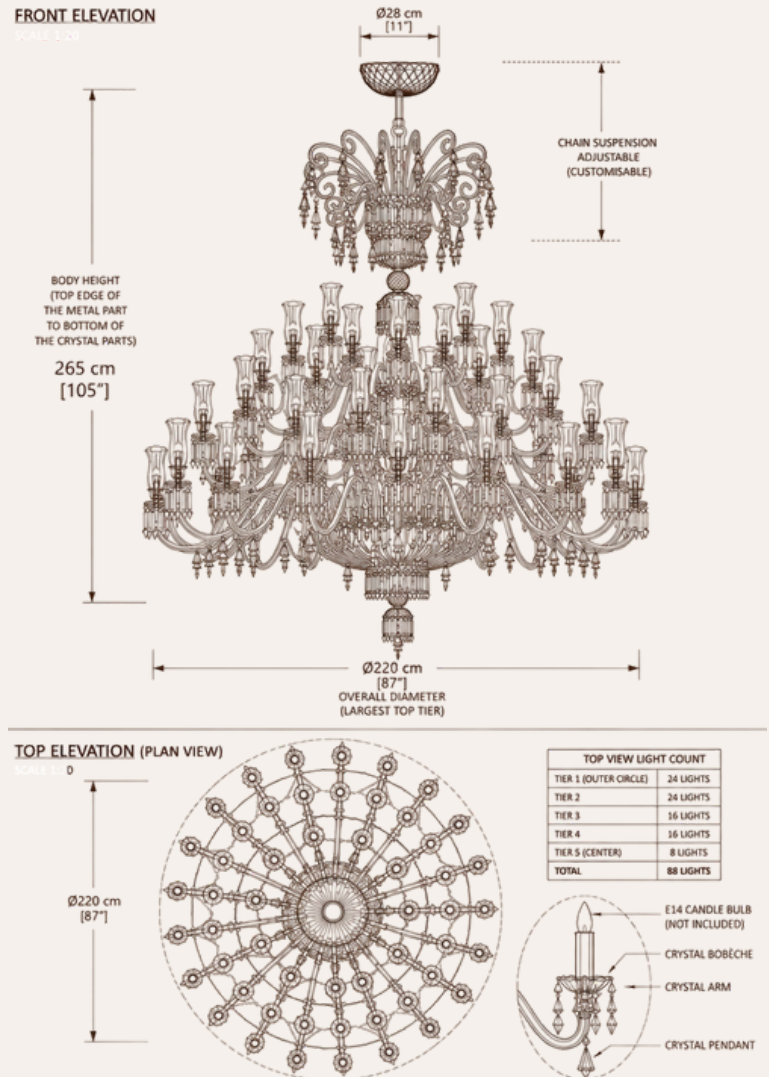

## Versailles Le Bleu

Versailles Le Bleu is a monumental architectural crystal chandelier created for interiors where scale, craftsmanship, and visual authority define the experience. Combining classical French inspiration with contemporary engineering, its blue and clear precision-cut crystal composition transforms double-height spaces into extraordinary architectural statements of light, elegance, and permanence.

## Technical Specification

- Grand architectural dimensions: Ø220 × H265 cm (87 × 105 in)
- Approximate weight: 200 kg (485 lbs)
- Handcrafted architectural stainless steel structure
- Premium A+ Grade Lead-Free Clear & Blue Precision-Cut Crystal
- Total light sources: 88 LED-compatible bulbs
- Multi-tier architectural cascading composition
- Universal voltage compatibility: 110V / 220V / 90–260V
- Adjustable and customisable chain suspension
- Professional project installation required
- Custom crystal colour balance available
- Custom frame finishes available upon request
- White-glove international freight available
- Handcrafted and individually quality inspected