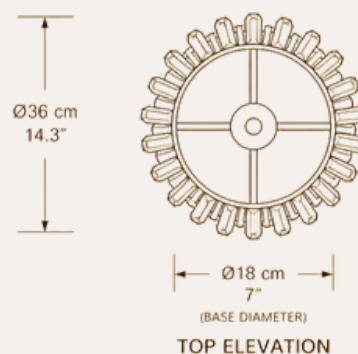

SKU: HDLS#ZarrinSerella

Technical Specification

- Architectural dimensions: Ø36 × H65 cm (14 × 25.5 in)
- Base diameter: Ø28 cm (11 in)
- Approximate weight: 6 kg (13 lbs)
- Brushed 24K gold-plated stainless steel construction
- Premium A+ Grade Lead-Free Precision-Cut Crystal
- 4 × E14 LED light sources
- Universal voltage compatibility: 110–240V (90–260V compatible)
- Fully dimmable with compatible bulbs
- Plug-in architectural table lamp with inline switch
- 200 cm power cable
- Handcrafted and individually quality inspected
- Worldwide insured delivery