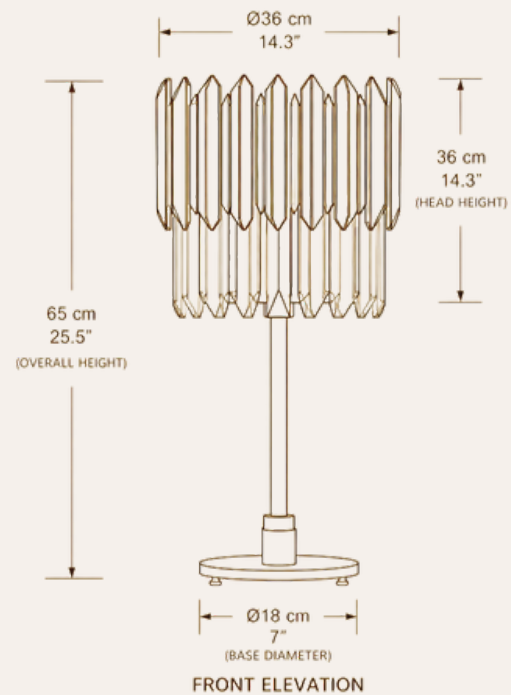

Zarrin Serella

Zarrin Serella is an architectural crystal table lamp created to introduce refined brilliance, disciplined proportion, and sculptural elegance into luxury interiors. Combining a brushed 24K gold-plated frame with precision-cut crystal, it delivers warm layered illumination while functioning as a jewel-scale architectural statement for composed residential and hospitality spaces.

SKU: HDLS#ZarrinSerella

Technical Specification

- Architectural dimensions: Ø36 × H65 cm (14 × 25.5 in)
- Base diameter: Ø28 cm (11 in)
- Approximate weight: 6 kg (13 lbs)
- Brushed 24K gold-plated stainless steel construction
- Premium A+ Grade Lead-Free Precision-Cut Crystal
- 4 × E14 LED light sources
- Universal voltage compatibility: 110–240V (90–260V compatible)
- Fully dimmable with compatible bulbs
- Plug-in architectural table lamp with inline switch
- 200 cm power cable
- Handcrafted and individually quality inspected
- Worldwide insured delivery

Product Features

- Brushed 24K Gold-Plated Stainless Steel Construction
- Premium A+ Grade Lead-Free Precision-Cut Crystal
- Architectural Table Lamp Design
- Handcrafted & Individually Quality Inspected
- Fully Dimmable with Compatible Bulbs
- Universal 90–260V Electrical Compatibility
- Plug-In Installation with Inline Switch
- Ideal for Luxury Residential & Hospitality Projects
- Perfect for Bedside Tables, Consoles & Dressing Rooms
- Soft Layered Architectural Ambient Illumination
- Secure Worldwide Insured Delivery

Materials & Construction

Zarrin Serella is handcrafted from brushed 24K gold-plated stainless steel and individually arranged A+ grade lead-free crystal prisms, forming a refined architectural drum that diffuses light into soft layered reflections. Its balanced composition enhances marble, timber, leather, and natural stone surfaces while maintaining exceptional visual comfort.