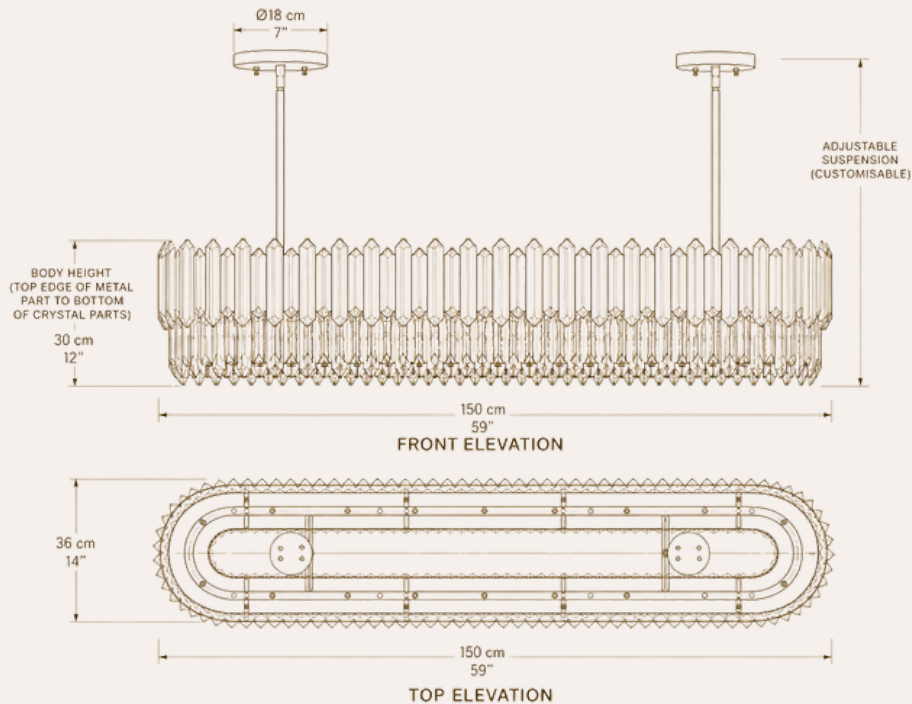

ARCHITECTURAL PRODUCT SPECIFICATION

SKU: HDLS#ZarrinValeris

Technical Specification

- Overall dimensions: 150 cm L × 36 cm W × 30 cm H (59" × 14" × 12")
- Adjustable suspension for project-specific ceiling heights
- Dual Ø18 cm (7") ceiling mounting bases
- Weight: 60 kg (132 lbs)
- Stainless steel structure electroplated in 24K gold
- A+ grade lead-free precision-cut crystal elements
- Architectural linear chandelier configuration
- Recommended for luxury dining tables and kitchen islands
- Suitable for open-plan kitchen & dining environments
- Compatible with 110–120V U.S. electrical systems
- UL-compatible configuration available
- Hand assembled and precision finished
- Typical production lead time 8–10 weeks with insured worldwide delivery

HDLS Lighting Ltd

45 Albemarle Street, Mayfair
London, W1S 4JL GB

info@homedecorlightstore.com

+44 7502 590333

www.homedecorlightstore.com