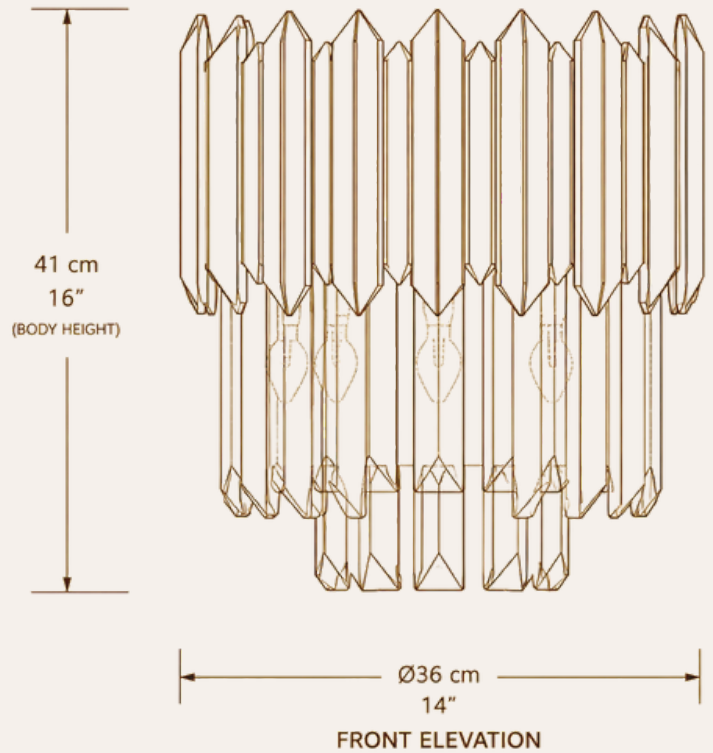

Zarrin Virelle

Zarrin Virelle is an architectural crystal wall light created for interiors where symmetry, material refinement, and layered illumination define the atmosphere. Combining a sculptural 24K gold-plated structure with precision-cut crystal, it introduces disciplined vertical rhythm and controlled brilliance to luxury residential and hospitality environments.

ARCHITECTURAL PRODUCT SPECIFICATION

SKU: HDLS#ZarrinVirelle

Technical Specification

- Architectural dimensions: W36 × H41 × D18 cm (14 × 16 × 7 in)
- Approximate weight: 13 kg (29 lbs)
- Vertical hardwired wall installation
- 24K gold-plated stainless steel construction
- Premium A+ Grade Lead-Free Precision-Cut Crystal
- 4 × E14 LED light sources
- Universal voltage: 90–260V (110V / 220V compatible)
- Fully dimmable with compatible lighting systems
- Suitable for single, paired, or repeating architectural layouts
- Handcrafted and individually assembled
- Designed for luxury residential & hospitality interiors
- Worldwide insured delivery