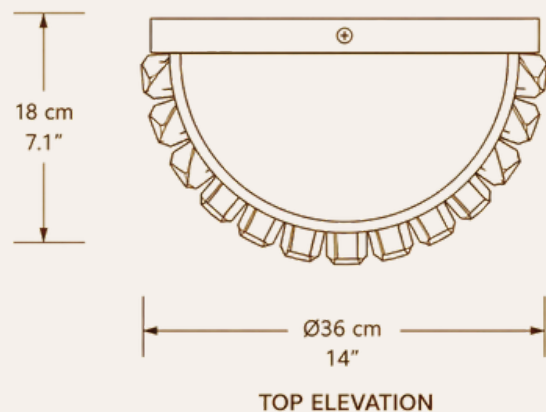

ARCHITECTURAL PRODUCT SPECIFICATION

SKU: HDLS#ZarrinVirelle

Technical Specification

- Architectural dimensions: W36 × H41 × D18 cm (14 × 16 × 7 in)
- Approximate weight: 13 kg (29 lbs)
- Vertical hardwired wall installation
- 24K gold-plated stainless steel construction
- Premium A+ Grade Lead-Free Precision-Cut Crystal
- 4 × E14 LED light sources
- Universal voltage: 90–260V (110V / 220V compatible)
- Fully dimmable with compatible lighting systems
- Suitable for single, paired, or repeating architectural layouts
- Handcrafted and individually assembled
- Designed for luxury residential & hospitality interiors
- Worldwide insured delivery